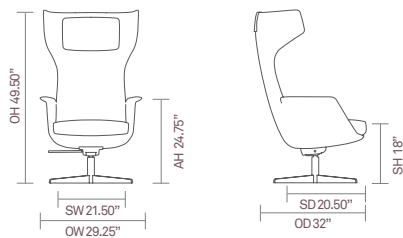

Design by Wolfgang Mezger

Standard Features

- Molded foam construction with dual density back foam
- Height adjustable headrest
- Free floating seat tilt with upright locking
- Fully upholstered
- 4 star swivel blade base
- Plastic glides

Optional Features

- Auto return swivel
- Two tone upholstery

Dimensions

For finish options please refer to website