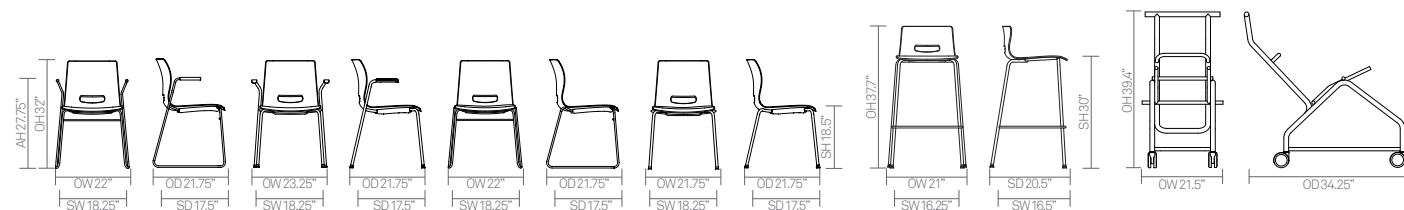

## standard & optional features

- Standard feature
- Not available

	CS1 Side chair with skid base	CS1A Armchair with skid base	CS2 Side chair with 4 leg frame	CS2A Armchair with 4 leg frame	CS5BS 4 leg high stool	CS9BS Skid base high stool	CSTROLLEY Stacking trolley
Weight	18lbs	18lbs	13lbs	15lbs	24lbs	24lbs	-
Stacks (on trolley)	25 high	25 high	18 high	18 high	-	-	-
Plastic shell - Colors: Back to Black, Slate Gray, Smoke Gray, White as Snow, Turtle Dove, Vintage Red, Ruby Red or Blue Skies*	●	●	●	●	●	●	□
Wire frame finished in Polished Chrome*	●	●	□	□	□	●	□
Tubular Steel frame finished in Polished Chrome*	□	□	●	●	●	□	□
Plastic glides	●	●	□	□	□	●	□
Plastic self-leveling glides	□	□	●	●	●	□	□

### Optional features:

Plastic shell with complementary tubular Steel powder coat frame	□	□	+\$80	+\$80	+\$80	□	□
Plastic glides with felt	+\$20	+\$20	□	□	□	+\$20	□
Plastic self-leveling glides with felt	□	□	+\$20	+\$20	+\$20	□	□
Detachable writing tablet (Specify LH or RH) - Chair does not stack when attached	+\$180	+\$180	□	□	□	□	□
Counter height stool option, seat height 24.5" (add CH to product code)	□	□	□	□	+\$72	□	□

Fabric Grade	Plastic	C.O.M.					C.O.L.					A	B			
		1	2	3	4	5	6	7	8	9	10			11		
<b>CS1</b> • Side chair • Skid base	299	-	-	-	-	-	-	-	-	-	-	-	-	-	-	
<b>CS1A</b> • Armchair • Skid base	349	-	-	-	-	-	-	-	-	-	-	-	-	-	-	
<b>CS2</b> • Side chair • 4 leg frame	305	-	-	-	-	-	-	-	-	-	-	-	-	-	-	
<b>CS2A</b> • Armchair • 4 leg frame	360	-	-	-	-	-	-	-	-	-	-	-	-	-	-	
<b>CS5BS</b> • High stool • 4 leg frame	402	-	-	-	-	-	-	-	-	-	-	-	-	-	-	
<b>CS9BS</b> • High stool • Skid base	472	-	-	-	-	-	-	-	-	-	-	-	-	-	-	
<b>CSTROLLEY</b> • Stacking trolley	1211	-	-	-	-	-	-	-	-	-	-	-	-	-	-	

## dimensions — OH - Overall Height OD - Overall Depth OW - Overall Width AH - Arm Height SH - Seat Height SW - Seat Width SD - Seat Depth