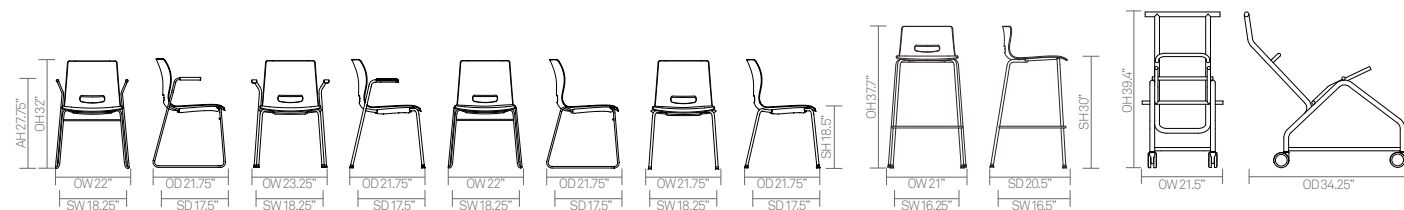

dimensions — OH - Overall Height OD - Overall Depth OW - Overall Width AH - Arm Height SH - Seat Height SW - Seat Width SD - Seat Depth