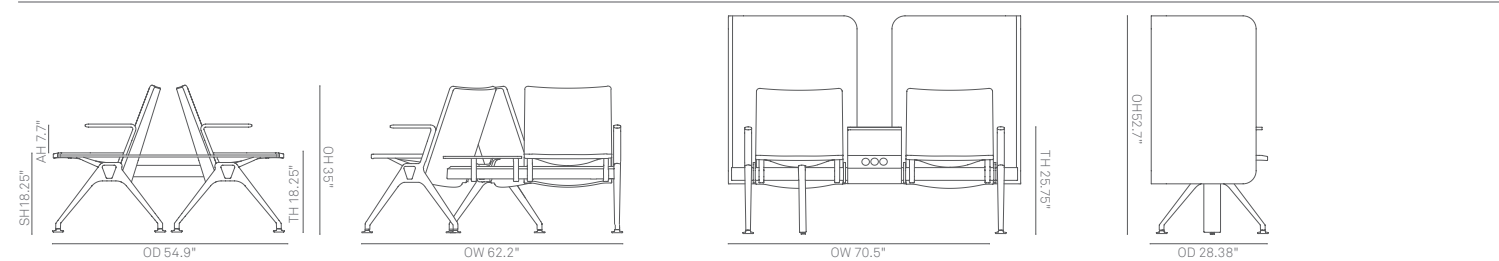

- Standard feature
- Not available

	DSTPU-5SBTB 2 x 5 Seater Linking Tables	DSTPU-5SBTBA 2 x 5 Seater Arms Linking Tables	DSTPU-2SPTS 2 Seater Privacy Screens High Power Table	DSTPU-2SPTSA 2 Seater End Arms Privacy Screens High Power Table	DSTPU-3STRI 3 Seater Tri-Cluster With Tables	DSTPU-3STRIA 3 Seater Tri-Cluster With Tables End Arms
Weight	□	□	□	□	□	□
Black polyurethane seat and back	●	●	●	●	●	●
Polished Aluminum leg with adjustable glide (hole in glide for floor fixing)	●	●	●	●	●	●
Polished Aluminum end and intermediate arms	□	●	□	●	□	●
Aluminum extruded beam, anodized	●	●	●	●	●	●
2 x 12" x 52.7" compact laminate table tops (Formica– Terril F2297)	●	●	□	□	□	□
13" x 16.8" high table, 2 x outlets and 2 x tuff (Formica– Terril F2297)	□	□	●	●	□	□
3 x 19.25" x 18" compact laminate table tops (Formica– Terril F2297)	□	□	□	□	●	●
Upholstered privacy screens	□	□	●	●	□	□
Optional features:						
Intermediate arm with power (2 outlets & double TUF-USB)	□	+ $884	□	□	□	□

dimensions— OH - Overall Height OD - Overall Depth OW - Overall Width AH - Arm Height SH - Seat Height SW - Seat Width SD - Seat Depth