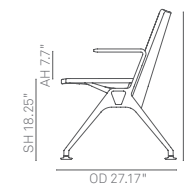

**dimensions**— OH - Overall Height OD - Overall Depth OW - Overall Width AH - Arm Height SH - Seat Height SW - Seat Width SD - Seat Depth

	PU SEATS
<b>DSTPU-2S</b> • 2 seater • Overall length - 50.5"	<b>1890</b>
<b>DSTPU-2SA</b> • 2 seater with end and intermediate arms • Overall length - 50.5"	<b>2125</b>
<b>DSTPU-3S</b> • 3 seater • Overall length - 74.2"	<b>2656</b>
<b>DSTPU-3SA</b> • 3 seater with end and intermediate arms • Overall length - 74.2"	<b>3005</b>
<b>DSTPU-4S</b> • 4 seater • Overall length - 97.9"	<b>3421</b>
<b>DSTPU-4SA</b> • 4 seater with end and intermediate arms • Overall length - 97.9"	<b>3883</b>
<b>DSTPU-5S</b> • 5 seater • Overall length - 121.6"	<b>4366</b>
<b>DSTPU-5SA</b> • 5 seater with end and intermediate arms • Overall length - 121.6"	<b>4942</b>
<b>DSTPU-2SHT</b> • 2 seater • 2 x 12" x 17.8" tables • Overall length - 74.4"	<b>2589</b>
<b>DSTPU-2SAHT</b> • 2 seater with end and intermediate arms • 2 x 12" x 17.8" tables • Overall length - 74.4"	<b>2824</b>
<b>DSTPU-4SHT</b> • 4 seater • 2 x 12" x 17.8" tables • Overall length - 121.8"	<b>4117</b>
<b>DSTPU-4SAHT</b> • 4 seater with end and intermediate arms • 2 x 12" x 17.8" tables • Overall length - 121.8"	<b>4579</b>
<b>DSTPU-4ST</b> • 4 seater • 1 x 21" x 17.8" table • Overall length - 121.6"	<b>4142</b>
<b>DSTPU-4SAT</b> • 4 seater with end and intermediate arms • 1 x 21" x 17.8" table • Overall length - 121.6"	<b>4605</b>