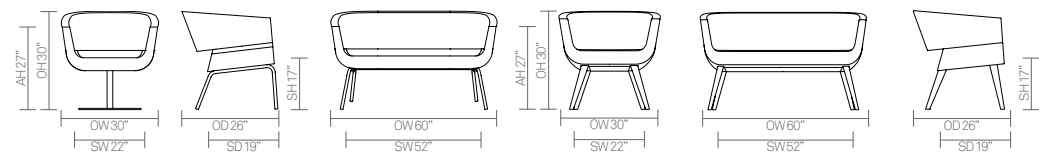

standard & optional features

● Standard feature
□ Not available

	A820 Chair Pedestal Swivel Base	A821 Chair Tubular Frame	A822 Sofa Tubular Frame	A825 Chair Wood Frame	A826 Sofa Wood Frame
Weight	68lbs	36lbs	65lbs	36lbs	65lbs
Molded foam construction	●	●	●	●	●
Fully upholstered	●	●	●	●	●
Tubular steel frame finished in Silver M04 powder coat *1	□	●	●	□	□
Steel swivel pedestal base finished in Polished Chrome	●	□	□	□	□
Solid beech legs with a clear finish *2	□	□	□	●	●
Plastic glides	□	□	●	□	□
Plastic self leveling glides *3	□	●	●	●	●

dimensions – OH - Overall Height OD - Overall Depth OW - Overall Width AH - Arm Height SH - Seat Height SW - Seat Width SD - Seat Depth

Fabric Grade	C.O.M.		C.O.L.										A	B
	1	2	3	4	5	6	7	8	9	10	11			
A820 • Chair • Pedestal swivel base	2695 5 yds	2747	2807 110 sq ft.	2881	2955	3030	3104	3252	3549	3846	4143	3686	4599	
A821 • Chair • Tubular frame	1949 5 yds	2001	2060 110 sq ft.	2134	2208	2283	2357	2505	2802	3099	3396	2933	3847	
A822 • Sofa • Tubular frame	3640 8.25 yds	3732	3837 181.5 sq ft.	3968	4099	4231	4362	4624	5149	5673	6198	5353	6940	
A825 • Chair • Wood frame	2099 5 yds	2151	2210 110 sq ft.	2284	2359	2433	2507	2656	2953	3250	3547	3114	3998	
A826 • Sofa • Wood Frame	3755 8.25 yds	3847	3952 181.5 sq ft.	4083	4215	4346	4477	4739	5264	5789	6313	5469	7056	