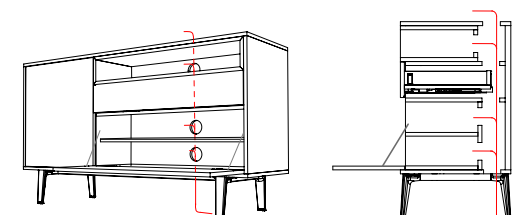

* Please see page 89 for Storage Surface Finishes & Storage Metal Finishes

dimensions — OH - Overall Height OD - Overall Depth OW - Overall Width

High Storage	Description	TFL A
MSH40 3DWC •High Storage	40" wide x 35.5" high x 20" deep 1 x Mitered insert 3 x Single drawers	3466
MSH40 2DWC •High Storage	40" wide x 35.5" high x 20" deep 1 x Mitered insert 1 x Single drawer 1 x Filing drawer	3245
MSH40 FDWC •High Storage	40" wide x 35.5" high x 20" deep 1 x Mitered insert 1 x Single drawer 1 x Drop down	2720
MSH63 DR3DWC •High Storage	63" wide x 35.5" high x 20" deep 1 x Mitered insert 3 x Single drawers 1 x Door	3856
MSH63 DR2DWC •High Storage	63" wide x 35.5" high x 20" deep 1 x Mitered insert 1 x Single drawer 1 x Filing drawer 1 x Door	3606
MSH63 DRFDWC •High Storage	63" wide x 35.5" high x 20" deep 1 x Mitered insert 1 x Single drawer 1 x Drop down 1 x Door	3453
MSH63 DR3DWC •High Storage	63" wide x 35.5" high x 20" deep 1 x Mitered insert 3 x Single drawers 1 x Door complete with fridge and wine rack (US Plug)	5769
MSH63 DR2DWC •High Storage	63" wide x 35.5" high x 20" deep 1 x Mitered insert 1 x Single drawer 1 x Filing drawer 1 x Door complete with fridge and wine rack (US Plug)	5510
MSH63 DRFDWC •High Storage	63" wide x 35.5" high x 20" deep 1 x Mitered insert 1 x Single drawer 1 x Drop down 1 x Door complete with fridge and wine rack (US Plug)	5319

All prices listed in USD \$

Fridge and wine rack

Optional port hole cable management

to specify your storage...

1. Check the **Standard Features & Finishes** and select the **Model** you require
2. Select any **Optional Extras or Alternative Finishes** you require and add on any extra costs as shown per product
3. You now have the total cost and specification for **Your Storage**