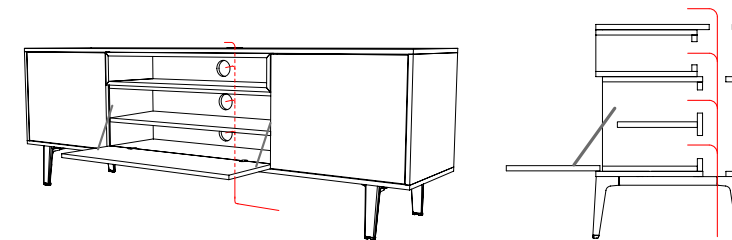

Optional port hole cable management

Mid Storage	Description	TFL A	
MSS40 2DWC • Mid Storage	40" wide x 29" high x 20" deep 1 x Mitered insert 2 x Single drawers	2980	
MSS40 DWC • Mid Storage	40" wide x 29" high x 20" deep 1 x Mitered insert 1 x Filing drawer	2696	
MSS40 FC • Mid Storage	40" wide x 29" high x 20" deep 1 x Mitered insert 1 x Drop down	2570	
MSS63 DR2DWC • Mid Storage	63" wide x 29" high x 20" deep 1 x Mitered insert 2 x Single drawers 1 x Door	3322	
MSS63 DRDWC • Mid Storage	63" wide x 29" high x 20" deep 1 x Mitered insert 1 x Filing drawer 1 x Door	3075	
MSS63 DRFC • Mid Storage	63" wide x 29" high x 20" deep 1 x Mitered insert 1 x Drop down 1 x Door	2711	
MSS87 2DR2DWC • Mid Storage	87" wide x 29" high x 20" deep 1 x Mitered insert 2 x Single drawers 2 x Doors	3997	
MSS87 2DRDWC • Mid Storage	87" wide x 29" high x 20" deep 1 x Mitered insert 1 x Filing drawer 2 x Doors	3748	
MSS87 2DRFC • Mid Storage	87" wide x 29" high x 20" deep 1 x Mitered insert 1 x Drop down 2 x Doors	3489	

All prices listed in USD $