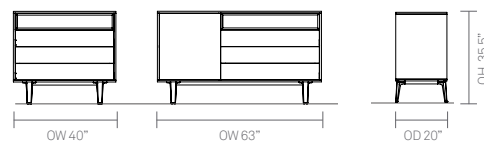

dimensions — OH - Overall Height OD - Overall Depth OW - Overall Width