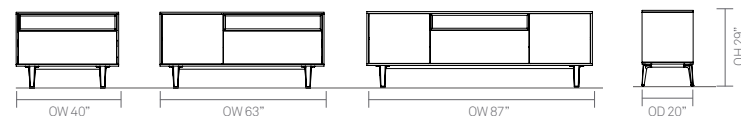

Mote - Storage

Design – Allermuir

Mote storage has been designed to complement the full range of Mote seating. Featuring a contemporary silhouette, Mote storage comes in three heights that share a common design language, ideal for meeting rooms and collaborative environments.

Low Storage is ideal for positioning beneath a large screen; Mid Storage and High Storage solutions are a beautiful accompaniment to any meeting room and all can effortlessly house a number of multimedia devices.

standard & optional features

● Standard feature
□ Not available

	MSS40 2DWC	MSS40 DWC	MSS40 FC	MSS63 DR2DWC	MSS63 DRDWC	MSS63 DRFC	MSS87 2DR2DWC	MSS87 2DRDWC	MSS87 2DRFC
	40" Mid Storage	40" Mid Storage	40" Mid Storage	63" Mid Storage	63" Mid Storage	63" Mid Storage	87" Mid Storage	87" Mid Storage	87" Mid Storage
Weight	□	□	□	□	□	□	□	□	□
TFL Carcass/Drawers/Doors *2	●	●	●	●	●	●	●	●	●
Mitered TFL insert *3	●	●	●	●	●	●	●	●	●
Push to open/soft close single drawers	●	□	□	●	□	□	●	□	□
Push to open/soft close filing drawers	□	●	□	□	●	□	□	●	□
Push to open drop down	□	□	●	□	□	●	□	□	●
Push to open door(s)	□	□	□	●	●	●	●	●	●
Cast aluminum frame finished in Black powder coat *1	●	●	●	●	●	●	●	●	●
Plastic glides with leveling adjustment	●	●	●	●	●	●	●	●	●

Optional features:

1. Cast aluminum frame available in Flint Gray, Mineral Sand, Mellow Yellow or Orange Crush	+$0	+$0	+$0	+$0	+$0	+$0	+$0	+$0	+$0
2. Contrast color TFL door and drawer fronts	+$0	+$0	+$0	+$0	+$0	+$0	+$0	+$0	+$0
3. Contrast color TFL insert	+$0	+$0	+$0	+$0	+$0	+$0	+$0	+$0	+$0
Port hole cable management	+$94	+$94	+$137	+$94	+$94	+$137	+$94	+$94	+$137

* Please see page 89 for Storage Surface Finishes & Storage Metal Finishes

dimensions — OH - Overall Height OD - Overall Depth OW - Overall Width