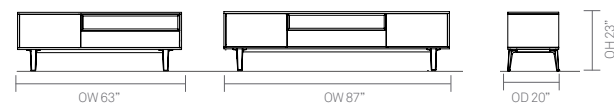

dimensions — OH - Overall Height OD - Overall Depth OW - Overall Width

to specify your storage...

1. Check the **Standard Features & Finishes** and select the **Model** you require
2. Select any **Optional Extras or Alternative Finishes** you require and add on any extra costs as shown per product
3. You now have the total cost and specification for **Your Storage**

When ordering please ensure that you send us all this information so we can correctly fulfill your requirements.