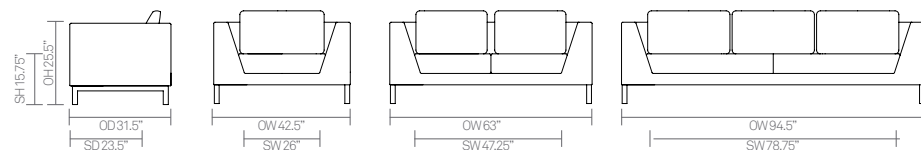

standard & optional features

- Standard feature
- Not available

	OCTLW01 Armchair	OCTLW02 Two Seat Sofa	OCTLW03 Three Seat Sofa	OCTLC Small Back Cushion
Weight	65lbs	86lbs	116lbs	3 lbs
Traditional carcass construction	●	●	●	□
Tensioned seat support	●	●	●	□
Fully upholstered	●	●	●	□
Solid oak legs with a clear finish *1	●	●	●	□

dimensions — OH - Overall Height OD - Overall Depth OW - Overall Width AH - Arm Height SH - Seat Height SW - Seat Width SD - Seat Depth

Fabric Grade	C.O.M.		C.O.L.								A	B		
	1	2	3	4	5	6	7	8	9	10			11	
OCTLW01 • Armchair	2798	2881	2976	3095	3214	3333	3451	3689	4164	4639	5114	-	-	
	6 yds													
OCTLW02 • Two seat sofa	3761	3870	3995	4151	4306	4462	4618	4930	5554	6178	6801	-	-	
	8 yds													
OCTLW03 • Three seat sofa	4867	5042	5242	5492	5742	5992	6242	6742	7742	8741	9741	-	-	
	12.5 yds													
OCTLC • Small back cushion • 18.5" x 11.75"	220	231	243	258	272	287	302	333	391	451	510	-	-	
	1 yd													