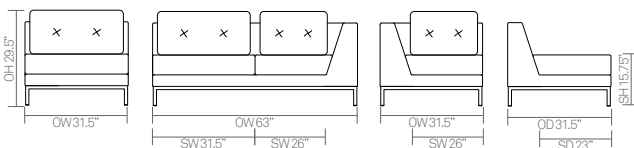

standard & optional features

- Standard feature
- Not available

	OCT04 Seat Unit With Back	OCT07 Left Hand Seat With Back Corner Unit	OCT08 Right Hand Seat With Back Corner Unit	OCT05 Left Hand Chaise With Back	OCT06 Right Hand Chaise With Back
Weight	42lbs	48lbs	48lbs	79lbs	79lbs
Traditional carcass construction	●	●	●	●	●
Tensioned seat support	●	●	●	●	●
Fully upholstered	●	●	●	●	●
Double button back cushion detail	●	●	●	●	●
Square tubular steel frame finished in Polished Chrome *1	●	●	●	●	●
Plastic glides	●	●	●	●	●

dimensions — OH - Overall Height OD - Overall Depth OW - Overall Width AH - Arm Height SH - Seat Height SW - Seat Width SD - Seat Depth

Fabric Grade	C.O.M.		C.O.L.								A	B		
	1	2	3	4	5	6	7	8	9	10				11
OCT04 • Seat unit with back	2238 5.25 yds	2302	2375 115.5 sq ft	2467	2558	2650	2741	2925	3291	3657	4024	3402	4479	
OCT07 • Corner unit left hand with back	2283 5.25 yds	2346	2417 115.5 sq ft	2507	2596	2685	2776	2952	3308	3665	4021	3417	4467	
OCT08 • Corner unit right hand with back	2283 5.25 yds	2346	2417 115.5 sq ft	2507	2596	2685	2776	2952	3308	3665	4021	3417	4467	
OCT05 • Left hand seat chaise with back	3188 9.5 yds	3292	3410 209 sq ft	3559	3707	3856	4004	4301	4895	5489	6083	5070	6778	
OCT06 • Right hand seat chaise with back	3188 9.5 yds	3292	3410 209 sq ft	3559	3707	3856	4004	4301	4895	5489	6083	5070	6778	