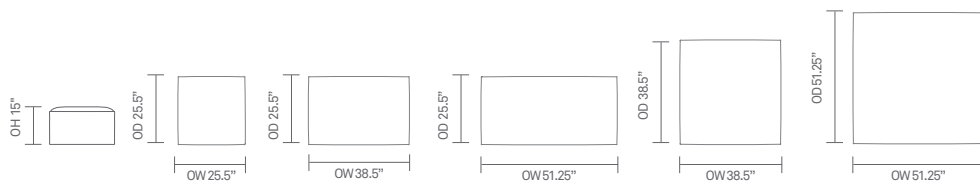

standard & optional features

- Standard feature
- Not available

	PVRS25SQ	PVRS38	PVRS51	PVRS38SQ	PVRS51SQ
	Square Seat 15"h x 25.5" x 25.5"	Rectangular Seat 15"h x 38.5" x 25.5"	Rectangular Seat 15"h x 51.25" x 25.5"	Square Seat 15"h x 38.5" x 38.5"	Square Seat 15"h x 51.25" x 51.25"
Weight	33lbs	50lbs	62lbs	66lbs	120lbs
Traditional carcass construction	●	●	●	●	●
Super soft foam upholstery	●	●	●	●	●
Turned out top sewn seam	●	●	●	●	●
Configurable linking plates x 2	●	●	●	●	●
Plastic glides	●	●	●	●	●

Fabric Grade	C.O.M.		C.O.L.										A	B		
	1	2	3	4	5	6	7	8	9	10	11					
PVRS25SQ • Square seat • 15"h x 25.5" x 25.5"	1018	1055	1096	1148	1200	1252	1304	1408	1616	1824	2032	1408	1824	3.25 yds	71.5 sq ft.	
PVRS38 • Rectangular seat • 15"h x 38.5" x 25.5"	1166	1202	1244	1295	1347	1399	1451	1555	1763	1971	2179	1555	1971			
PVRS51 • Rectangular seat • 15"h x 51.25" x 25.5"	1480	1529	1584	1654	1723	1792	1861	2000	2277	2554	2832	2000	2554	3.25 yds	71.5 sq ft.	
PVRS38SQ • Square seat • 15"h x 38.5" x 38.5"	1264	1300	1342	1394	1446	1498	1550	1653	1861	2069	2277	1653	2069			
PVRS51SQ • Square seat • 15"h x 51.25" x 51.25"	1912	1968	2031	2110	2190	2269	2348	2506	2823	3140	3457	2506	3140	4 yds	88 sq ft.	

A, B = Leather

All prices listed in US\$

COM = Customers own Material (yds)

COL = Customers own Leather (sq ft.)

dimensions — OH - Overall Height OD - Overall Depth OW - Overall Width AH - Arm Height SH - Seat Height SW - Seat Width SD - Seat Depth