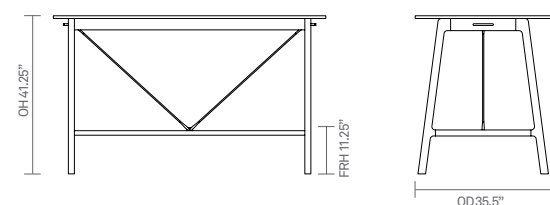

dimensions – OH - Overall Height OD - Overall Depth OW - Overall Width

Code	Edge	Laminate	Linoleum	Solid Surface	
		S (33)	LIN (33)	B (41)	
SLHP7236 • Rectangle • 4 perimeter power outlets • High Level • 41.25"h x 72" x 36"	33 41	4091	4226	5629	
SLHP8436 • Rectangle • 6 perimeter power outlets • High Level • 41.25"h x 84" x 36"	33 41	4940	5128	6463	
SLHP9636 • Rectangle • 6 perimeter power outlets • High Level • 41.25"h x 96" x 36"	33 41	5027	5183	6503	
SLHP13636 • Rectangle • 8 perimeter power outlets • High Level • 41.25"h x 136" x 36"	33 41	7722	7994	10986	
SLHP16036 • Rectangle • 12 perimeter power outlets • High Level • 41.25"h x 160" x 36"	33 41	9403	9811	12667	
SLHP18436 • Rectangle • 12 perimeter power outlets • High Level • 41.25"h x 184" x 36"	33 41	9443	9931	12731	

S = Grade S Laminates

LIN = Linoleum

B = Grade B Solid Surface

Edge 33, 41 = Edge Detail

Non-Stock Table Top Finishes

See Page 237 for Grade S Laminate Options

See Pages 238 for Linoleum Surface Options

See Pages 247 for Solid Surface Grade B Options

See Page 231 for Table Edge Details

See Page 230 for Non-Stock Table Top Information

All prices listed in US$