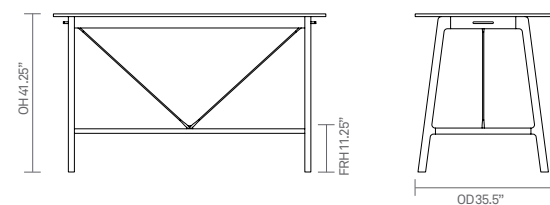

\* Please see page 234-235 for Table Metal Finishes, page 233 for Table Wood Leg Finishes & adjacent page to table top finish instructions

Code	Edge	Laminate	Linoleum	Solid Surface	
		S (33)	LIN (33)	B (41)	
<b>SLH7236</b> • Rectangle • Without power • High level • 41.25"h x 72" x 36"	33 41	2394	2529	3932	
<b>SLH8436</b> • Rectangle • Without power • High level • 41.25"h x 84" x 36"	33 41	2498	2686	4021	
<b>SLH9636</b> • Rectangle • Without power • High level • 41.25"h x 96" x 36"	33 41	2578	2734	4054	
<b>SLH13636</b> • Rectangle • Without power • High level • 41.25"h x 136" x 36"	33 41	4328	4600	7592	
<b>SLH16036</b> • Rectangle • Without power • High level • 41.25"h x 160" x 36"	33 41	4519	4927	7783	
<b>SLH18436</b> • Rectangle • Without power • High level • 41.25"h x 184" x 36"	33 41	4545	5033	7833	

S = Grade S Laminates

LIN = Linoleum

B = Grade B Solid Surface

Edge 33, 41 = Edge Detail

Non-Stock Table Top Finishes

See Page 237 for Grade S Laminate Options

See Pages 238 for Linoleum Surface Options

See Pages 247 for Solid Surface Grade B Options

## dimensions – OH - Overall Height OD - Overall Depth OW - Overall Width