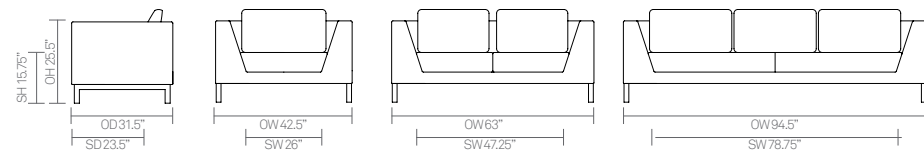

standard & optional features

	OCTLW01 Armchair	OCTLW02 Two seat sofa	OCTLW03 Three seat sofa	OCTLC Small back cushion
● Standard feature □ Not available				
Weight	-	-	-	-
Traditional carcass construction	●	●	●	□
Tensioned seat support	●	●	●	□
Fully upholstered	●	●	●	□
Solid Oak legs with a clear finish*	●	●	●	□

* Please see pages 240-261 for finish reference

dimensions — OH - Overall Height OD - Overall Depth OW - Overall Width AH - Arm Height SH - Seat Height SW - Seat Width SD - Seat Depth

Fabric Grade	C.O.M.		C.O.L.									A	B
	1	2	3	4	5	6	7	8	9	10	11		
OCTLW01 • Armchair	2690	2773	2868	2987	3106	3225	3343	3581	4056	4531	5006	-	-
	6 yds		121 sq ft										
OCTLW02 • Two seat sofa	3616	3725	3850	4006	4161	4317	4473	4785	5409	6033	6656	-	-
	8 yds		165 sq ft										
OCTLW03 • Three seat sofa	4680	4855	5055	5305	5555	5805	6055	6555	7555	8554	9554	-	-
	12.5 yds		264 sq ft										
OCTLC • Small back cushion • 18.5" x 11.75"	211	222	234	249	263	278	293	324	382	442	501	-	-
	1 yd												