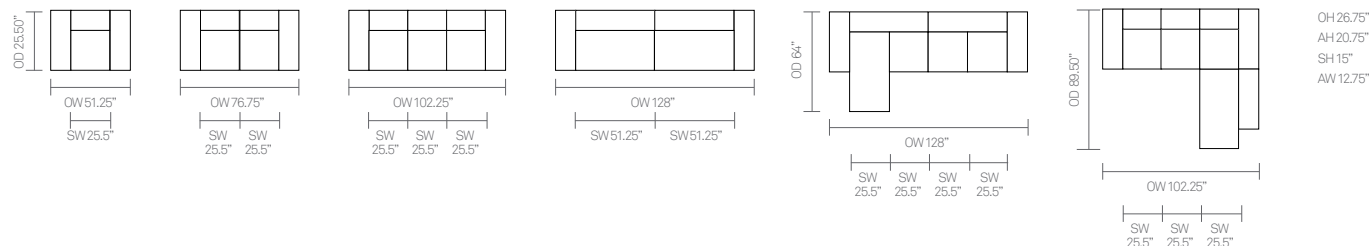

## standard & optional features

- Standard feature
- Not available

	PVR01 Armchair	PVR02 2 Seater	PVR03 3 Seater	PVR03W 2 Seater wide	PVR04L Left hand chaise sofa	PVR04R Right hand chaise sofa	PVR0LC Left hand corner sofa	PVR0RC Right hand corner sofa
Weight	-	-	-	-	-	-	-	-
Traditional carcass construction	●	●	●	●	●	●	●	●
Super soft foam upholstery	●	●	●	●	●	●	●	●
Turned out top sewn seam	●	●	●	●	●	●	●	●
Steel linking plates	●	●	●	●	●	●	●	●
Plastic glides	●	●	●	●	●	●	●	●
Fabric Selection 1	Camira Blazer Gabriel Europost 2							
Fabric Selection 2	Gabriel Fame Camira Craggen Camira Hemp							
Fabric Selection 3	Kvadrat Divina Kvadrat Divina Melange Gabriel Luna Fleur Gabriel Comfort Kvadrat Steelcut Kvadrat Steelcut Trio							

## dimensions — OH - Overall Height OD - Overall Depth OW - Overall Width AH - Arm Height SH - Seat Height SW - Seat Width SD - Seat Depth

Fabric Grade		Fabric Selection 1	Fabric Selection 2	Fabric Selection 3	A	B
<b>PVR01</b> • Armchair		5887	6279	7378	-	7849
<b>PVR02</b> • 2 Seater		8810	9737	11041	-	11746
<b>PVR03</b> • 3 Seater		11733	12515	14705	-	15644
<b>PVR03W</b> • 2 Seater, wide sofa		10251	10934	12848	-	13668
<b>PVR04L</b> • Left hand chaise sofa		12821	13675	16068	-	17094
<b>PVR04R</b> • Right hand chaise sofa		12821	13675	16068	-	17094
<b>PVR04LC</b> • Left hand corner sofa		15092	16098	18915	-	20122
<b>PVR04RC</b> • Right hand corner sofa		15092	16098	18915	-	20122