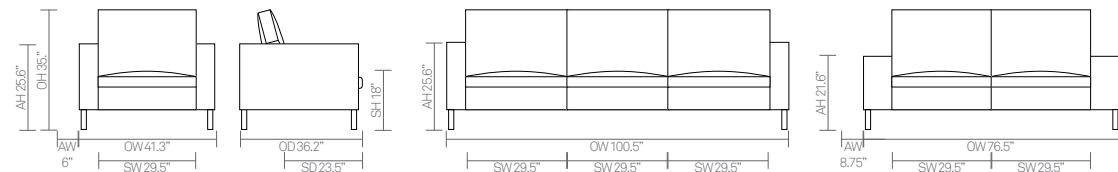

standard & optional features

	SL01	SLW01	SL02	SLW02	SL03	SLW03	SL13	SLW13
	Single seat with narrow arms	Single seat with wide arms	Two seater with narrow arms	Two seater with wide arms	Three seater with narrow arms	Three seater with wide arms	Extra wide two seater with narrow arms	Extra wide two seater with wide arms
Weight	170lbs	182lbs	267lbs	279lbs	328lbs	340lbs	328lbs	340lbs
Fully upholstered	●	●	●	●	●	●	●	●
Coil sprung seat support	●	●	●	●	●	●	●	●
Flat Steel frame finished in Brushed Chrome	●	●	●	●	●	●	●	●
Plastic glides	●	●	●	●	●	●	●	●
Zipped secured back cushions	●	●	●	●	●	●	●	●
Optional features:								
SLSC Leather Scatter cushion (each)	+\$299	+\$299	+\$299	+\$299	+\$299	+\$299	+\$299	+\$299
SLWT Writing tablet for wide arm (each)	□	+\$205	□	+\$205	□	+\$205	□	+\$205

Stirling upholstered units are only manufactured in a selection of fabrics as indicated.

dimensions — OH - Overall Height OD - Overall Depth OW - Overall Width AH - Arm Height SH - Seat Height SW - Seat Width SD - Seat Depth