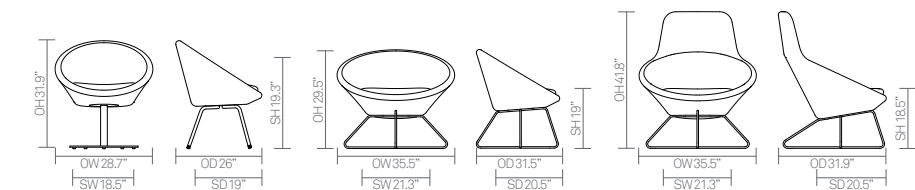

standard & optional features

- Standard feature
- Not available

	A637 Tub chair	A630 Tub chair	A633 Tub chair Pedestal base	A631 Lounge chair	A632 Lounge chair with integral headrest	A634 Lounge chair, pedastal base	A635 Lounge chair with integral headrest, pedastal base
Weight	27lbs	25lbs	79lbs	31lbs	35lbs	85lbs	94lbs
Molded foam construction	●	●	●	●	●	●	●
Fully upholstered	●	●	●	●	●	●	●
Tubular Steel frame finished in Silver M04 powder coat*	●	□	□	□	□	□	□
Wire frame finished in Polished Chrome*	□	●	□	●	●	□	□
Steel swivel pedestal base finished in Polished Chrome*	□	□	●	□	□	●	●
Plastic glides	□	●	●	●	●	●	●
Plastic self leveling glides	●	□	□	□	□	□	□

Optional features:

Tubular Steel frame available in Polished Chrome	+\$69	-	-	-	-	-	-
Plastic self leveling glides with felt	+\$20	-	-	-	-	-	-
Two-tone upholstery (use the price of the highest grade of the fabrics selected)	+\$50	+\$50	+\$50	+\$50	+\$50	+\$50	+\$50
Decorative Railroad stitch detail to perimeter seam (Colors: Black, White, Red, Light Gray, Dark Gray and Cream)*	+\$50	+\$50	+\$50	+\$50	+\$50	+\$50	+\$50
Steel frame available in all standard and select mineral powder coat finishes*	+\$80	+\$80	-	+\$80	+\$80	-	-

Available in a limited range of vinyls, call the sales office for more details. For Conic tables see pages 194-195.

* Please see pages 240-261 for finish reference

dimensions — OH - Overall Height OD - Overall Depth OW - Overall Width AH - Arm Height SH - Seat Height SW - Seat Width SD - Seat Depth