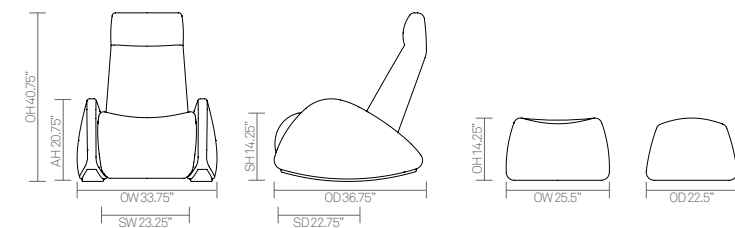

## standard & optional features

- Standard feature
- Not available

	OTT01 Rocking chair	OTTFS Footstool
Weight	-	-
Traditional carcass construction	●	●
Tensioned seat support	●	●
Hardwood ply rocking skis finished in Slate Gray wash*	●	□
Fully upholstered	●	●

## dimensions — OH - Overall Height OD - Overall Depth OW - Overall Width AH - Arm Height SH - Seat Height SW - Seat Width SD - Seat Depth

Fabric Grade	C.O.M.		C.O.L.										
	1	2	3	4	5	6	7	8	9	10	11	A	B
<b>OTT01</b> • Rocking chair	<b>3598</b>	<b>3675</b>	<b>3765</b>	<b>3876</b>	<b>3987</b>	<b>4099</b>	<b>4210</b>	<b>4433</b>	<b>4878</b>	<b>5324</b>	<b>5769</b>	<b>4616</b>	<b>5830</b>
	6.5 yds		136.5 sq ft.										
<b>OTTFS</b> • Footstool	<b>959</b>	<b>985</b>	<b>1015</b>	<b>1052</b>	<b>1089</b>	<b>1126</b>	<b>1163</b>	<b>1238</b>	<b>1386</b>	<b>1535</b>	<b>1683</b>	<b>1338</b>	<b>1777</b>
	2 yds		42 sq ft.										