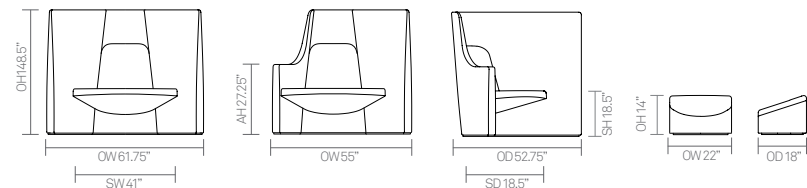

dimensions — OH - Overall Height OD - Overall Depth OW - Overall Width AH - Arm Height SH - Seat Height SW - Seat Width SD - Seat Depth

Fabric Grade	Fabric Selection 1	Fabric Selection 2	Fabric Selection 3	A	B	
VE01RH • Right hand arm seat unit	3962	4556	5349	-	-	
VE01LH • Left hand arm seat unit	3962	4556	5349	-	-	
VE02RH • Right hand high arm seat unit	4014	4617	5420	-	-	
VE02LH • Left hand high arm seat unit	4014	4617	5420	-	-	
VE03 • High back seat unit	4169	4795	5628	-	-	
VE05FS • Footstool	702	808	948	-	-	
VEBC • Back Cushion • 19" x 12"	225	260	305	-	-	

A, B = Leather
Fabric Selection 1: Camira Blazer, Gabriel Europost 2, Gabriel Novo 2
Fabric Selection 2: Camira Sting, Gabriel Nobel 2, Gabriel Infinity
Fabric Selection 3: Kvadrat Divina 3, Kvadrat Divina Melange 2, Kvadrat Divina MD
All prices listed in US$

Vee upholstered units are only manufactured in a selection of fabrics as indicated.