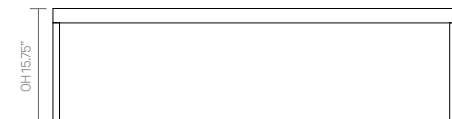

standard & optional features

- Standard feature
- Not available

	SLT01	SLT02	SLT03
Weight	75lbs	82lbs	108lbs
Flat steel frame finished in Brushed Chrome	●	●	●
Plastic glides	●	●	●
Toughened clear glass top with polished edges	●	●	●

Please see pages 62-63 for the full range of Stirling soft seating and sofas

dimensions – OH - Overall Height OD - Overall Depth OW - Overall Width

Code	Edge	Glass (56)
SLT01 • Square • Occasional • 15.75"h x 29.5" x 29.5"	56	1895
SLT02 • Rectangle • Occasional • 15.75"h x 47.5" x 24"	56	2202
SLT03 • Rectangle • Occasional • 15.75"h x 59" x 29.5"	56	2882