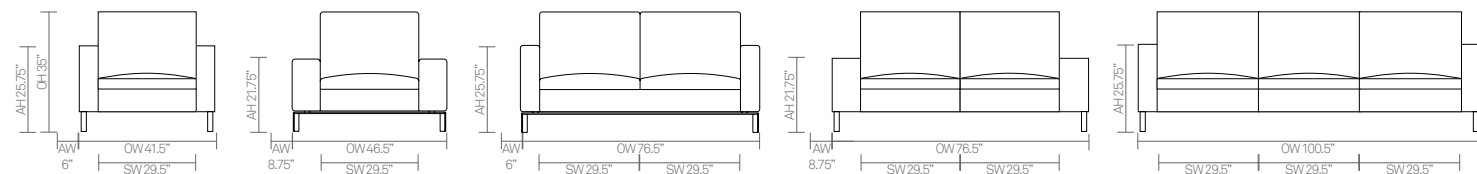

standard & optional features

● Standard feature
□ Not available

	SL01	SLW01	SL02	SLW02	SL03	SLW03	SL13	SLW13	SLB01	SLB02
	Single Seat Narrow Arms	Single Seat Wide Arms	Two Seater Narrow Arms	Two Seater Wide Arms	Three Seater Narrow Arms	Three Seater Wide Arms	Extra Wide Two Seater Narrow Arms	Extra Wide Two Seater Wide Arms	Single Seat Bench	Two Seater Bench
Weight	170lbs	182lbs	267lbs	279lbs	328lbs	340lbs	328lbs	340lbs	□	□
Fully upholstered	●	●	●	●	●	●	●	●	●	●
Coil sprung seat support	●	●	●	●	●	●	●	●	●	●
Flat steel frame finished in Brushed Chrome	●	●	●	●	●	●	●	●	●	●
Plastic glides	●	●	●	●	●	●	●	●	●	●
Zippered secured back cushions	●	●	●	●	●	●	●	●	□	□

Optional features:

SLSC leather scatter cushion (each)	+\$299	+\$299	+\$299	+\$299	+\$299	+\$299	+\$299	+\$299	□	□
SLWT writing tablet for wide arm (each)	□	+\$205	□	+\$205	□	+\$205	□	+\$205	□	□

* Please see page 238 for available Seating Metal Finishes

dimensions — OH - Overall Height OD - Overall Depth OW - Overall Width AH - Arm Height SH - Seat Height SW - Seat Width SD - Seat Depth

Fabric Grade	Fabric Selection 1	Fabric Selection 2	Fabric Selection 3	A	B	
SL01 • Single seat with narrow arms	4246	4528	5377	-	5715	
SLW01 • Single seat with wide arms	4505	4804	5706	-	6064	
SL02 • Two seater with narrow arms	6794	7248	8606	-	9147	
SLW02 • Two seater with wide arms	7206	7688	9128	-	9702	
SL03 • Three seater with narrow arms	9552	10189	12099	-	12859	
SLW03 • Three seater with wide arms	10134	10809	12836	-	13643	
SL13 • Extra wide two seater with narrow arms	10424	11122	13207	-	14037	
SLW13 • Extra wide two seater with wide arms	10435	11131	13217	-	14049	
SLB01 • Single seat bench • 17.25" h x 30" x 30"	2309	2539	2744	-	2887	
SLB02 • Two seater bench • 17.25" h x 60" x 30"	3757	4132	4462	-	4697	