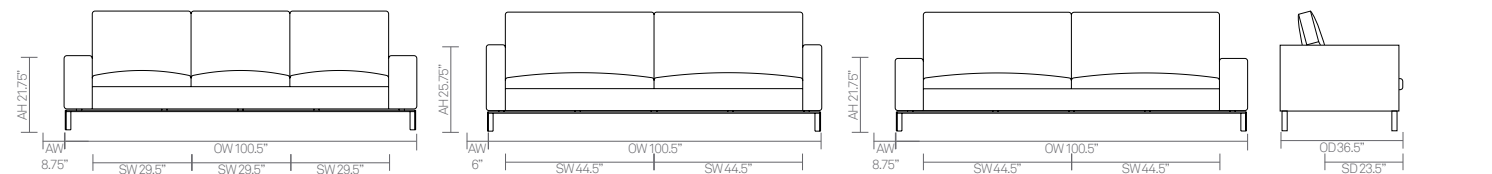

Fabric Grade	Fabric Selection 1	Fabric Selection 2	Fabric Selection 3	A	B	
SL01 • Single seat with narrow arms	4246	4528	5377	-	5715	
SLW01 • Single seat with wide arms	4505	4804	5706	-	6064	
SL02 • Two seater with narrow arms	6794	7248	8606	-	9147	
SLW02 • Two seater with wide arms	7206	7688	9128	-	9702	
SL03 • Three seater with narrow arms	9552	10189	12099	-	12859	
SLW03 • Three seater with wide arms	10134	10809	12836	-	13643	
SL13 • Extra wide two seater with narrow arms	10424	11122	13207	-	14037	
SLW13 • Extra wide two seater with wide arms	10435	11131	13217	-	14049	
SLB01 • Single seat bench • 17.25" h x 30" x 30"	2309	2539	2744	-	2887	
SLB02 • Two seater bench • 17.25" h x 60" x 30"	3757	4132	4462	-	4697	

A, B = Leather

All prices listed in US $