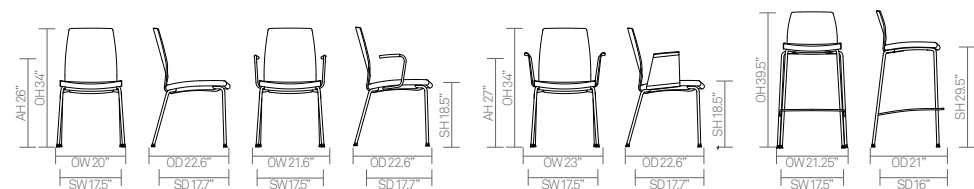

standard & optional features

- Standard feature
- Not available

	FL01 Side chair	FL01MA Armchair (metal arms)	FL01WA Armchair (wood arms)	FL02 High stool
Weight	15lbs	20lbs	18lbs	18lbs
Stacks	4 high	4 high	-	4 high
Tubular steel frame finished in Silver M04 powder coat*	●	●	●	●
Upholstered seat	●	●	●	●
Beech back with a clear finish*	●	●	●	●
Plastic self leveling glides	●	●	●	●

Optional features:

Plastic self leveling glides with felt	+\$20	+\$20	+\$20	+\$20
Beech back can be stained or color washed*	+\$40	+\$40	+\$40	+\$40
Tubular steel frame available in polished Chrome*	+\$70	+\$100	+\$70	+\$100
Counter height stool option, seat height 24.5" (add CH to product code)	-	-	-	+\$72

* Please see pages 240-261 for finish reference

dimensions – OH - Overall Height OD - Overall Depth OW - Overall Width AH - Arm Height SH - Seat Height SW - Seat Width SD - Seat Depth

Fabric Grade	C.O.M.		C.O.L.											
	1	2	3	4	5	6	7	8	9	10	11	A	B	
FL01 • Side chair	-	559	573	589	609	629	648	668	708	787	866	945	694	810
		1 yds		22 sq ft.										
FL01MA • Armchair (metal arms)	-	656	668	682	699	716	734	751	786	855	924	994	790	905
		1 yds		22 sq ft.										
FL01WA • Armchair (wood arms)	-	777	790	806	826	846	866	885	925	1004	1083	1163	914	1029
		1 yds		22 sq ft.										
FL02 • High stool	-	838	848	860	875	890	905	919	949	1008	1068	1127	972	1088
		1 yds		22 sq ft.										