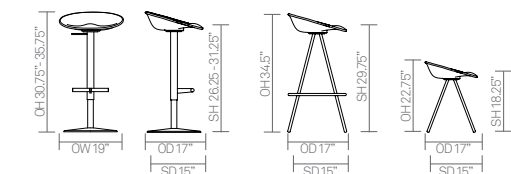

standard & optional features

● Standard feature
□ Not available

	A590 High stool Swivel pedestal Base	A591 High stool 4 leg Base	A592 Low stool 4 leg Base	A595 High stool Swivel pedestal Base	A596 High stool 4 leg Base	A597 Low stool 4 leg Base
Weight	32lbs	12lbs	7lbs	32lbs	12lbs	7lbs
Beech (3D ply) shell with a clear finish*	●	●	●	□	□	□
Tubular steel frame finished in Silver M04 powder coat*	□	●	●	□	●	●
Height adjustable Steel swivel pedestal base finished in polished Chrome*	●	□	□	●	□	□
Plastic glides	●	●	●	●	●	●
Rigid PU shell - Colors: Pure White, Slate Gray, Honey Yellow, Turtle Dove or Nut Brown*	□	□	□	●	●	●
Optional features:						
Beech (3D ply) shell can be stained or color washed*	+\$38	+\$38	+\$38	-	-	-
Tubular steel frame available in White, Black or Slate Gray powder coat*	-	+\$0	+\$0	-	+\$0	+\$0
Polished Chrome pedestal/frame	-	+\$129	+\$65	-	+\$129	+\$65
White tinted 'Alpi' Oak (3D ply) shell*	+\$85	+\$85	+\$85	-	-	-
Alpi Walnut (3D ply) shell*	+\$85	+\$85	+\$85	-	-	-
Counter height stool option, seat height 24.5" (add CH to product code)	-	+\$72	-	-	+\$72	-
Two tone PU Shell (White/Slate Gray) (Turtle Dove/Nut Brown)*	-	-	-	+\$35	+\$35	+\$35

*Please see pages 240-261 for finish reference

dimensions – OH - Overall Height OD - Overall Depth OW - Overall Width AH - Arm Height SH - Seat Height SW - Seat Width SD - Seat Depth

Fabric Grade	PU	Wood	C.O.M.			C.O.L.						A	B		
			1	2	3	4	5	6	7	8	9			10	11
A590 • High stool • Pedestal • Height adjustable & swivel base	-	1613	-	-	-	-	-	-	-	-	-	-	-	-	-
A591 • High stool • 4 leg base	-	921	-	-	-	-	-	-	-	-	-	-	-	-	-
A592 • Low stool • 4 leg base	-	915	-	-	-	-	-	-	-	-	-	-	-	-	-

A595 • High stool • Pedestal • Height adjustable & swivel base	1386	-	-	-	-	-	-	-	-	-	-	-	-	-	-
A596 • High stool • 4 leg base	756	-	-	-	-	-	-	-	-	-	-	-	-	-	-
A597 • Low stool • 4 leg base	655	-	-	-	-	-	-	-	-	-	-	-	-	-	-