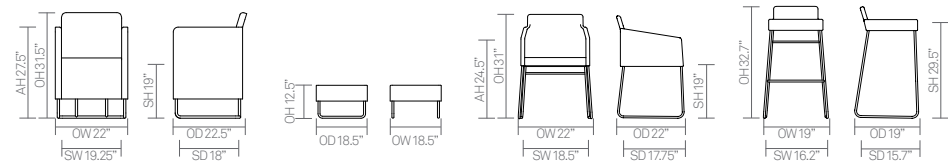

## standard & optional features

	A530Q Club chair Quilted	A531Q Footstool Quilted	A532Q Dining chair Quilted	A534Q High stool Quilted	A530 Club chair	A531 Footstool	A532 Dining chair	A534 High stool
Weight	44lbs	16lbs	31lbs	20lbs	44lbs	16lbs	31lbs	20lbs
Traditional carcass construction	●	●	●	●	●	●	●	●
Fully upholstered	●	●	●	●	●	●	●	●
Soft quilted upholstery	●	●	●	●	□	□	□	□
Tubular steel frame finished in Polished Chrome*	●	●	●	●	●	●	●	●
Plastic glides	□	□	●	●	□	□	●	●
Optional features:								
Two-tone upholstery (use the price of the highest grade of the fabrics selected)	+\$50	+\$50	+\$50	□	+\$50	+\$50	+\$50	□
Counter height stool option, seat height 24.5" (add CH to product code)	-	-	-	+\$72	-	-	-	+\$72

## dimensions – OH - Overall Height OD - Overall Depth OW - Overall Width AH - Arm Height SH - Seat Height SW - Seat Width SD - Seat Depth

Fabric Grade	C.O.M.		C.O.L.										A	B
	1	2	3	4	5	6	7	8	9	10	11			
<b>A530Q</b> • Club chair • Quilted	1742	1791	1846	1915	1985	2054	2123	2261	2539	2816	3093	2597	3405	
	4 yds		88 sq ft.											
<b>A531Q</b> • Footstool • Quilted	555	571	589	611	633	656	678	722	812	901	990	850	1088	
	1 yds		24 sq ft.											
<b>A532Q</b> • Dining chair • Quilted	1313	1339	1369	1406	1443	1480	1518	1592	1740	1889	2037	1788	2204	
	2.5 yds		55 sq ft.											
<b>A534Q</b> • High stool • Quilted	980	992	1006	1023	1041	1058	1075	1110	1179	1249	1318	1195	1398	
	1 yds		20 sq ft.											
<b>A530</b> • Club chair	1639	1688	1743	1812	1882	1951	2020	2159	2436	2713	2990	2494	3302	
	4 yds		88 sq ft.											
<b>A531</b> • Footstool	504	520	537	560	582	604	626	671	760	849	938	778	1037	
	1 yds													
<b>A532</b> • Dining chair	1221	1247	1276	1314	1351	1388	1425	1499	1648	1796	1945	1678	2111	
	2.5 yds		55 sq ft.											
<b>A534</b> • High stool	939	951	965	982	1000	1017	1034	1069	1138	1208	1277	1154	1357	
	1 yds													