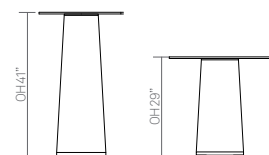

standard & optional features

- Standard feature
- Not available

| | HAT6H High table 23.5" square | HAT6DG Dining table 23.5" square | HAT7DG Dining table 29.5" square | HAT7R DDG Dining table 29.5" dia. |
|---|-------------------------------------|--|--|--|
| Weight | 82lbs | 52lbs | 53lbs | 52lbs |
| Solid core laminate top in White | ● | ● | ● | ● |
| 0.4" toughened Black glass | ● | ● | ● | ● |
| Oak veneer pedestal with a clear finish* | ● | ● | ● | ● |
| Steel base plinth finished in Black powder coat** | ● | ● | ● | ● |
| Plastic glides | ● | ● | ● | ● |
| Optional features: | | | | |
| Oak veneer pedestal can be stained | +\$90 | +\$90 | +\$90 | +\$90 |

* Please see pages 240-261 for finish reference

dimensions — OH - Overall Height OD - Overall Depth OW - Overall Width AH - Arm Height SH - Seat Height SW - Seat Width SD - Seat Depth

| Code | | Edge | Plastic | SC | BG |
|---|--|------|---------|------|------|
| HAT6H • High table • 41" h x 23.5" square | | 56 | - | 1746 | 1903 |
| HAT6DG • Dining table • 29" h x 23.5" square | | 56 | - | 1567 | 1713 |
| HAT7DG • Dining table • 29" h x 29.5" square | | 56 | - | 1658 | 1871 |
| HAT7RDDG • Dining table • 29" h x 29.5" dia. | | 56 | - | 1658 | 1871 |