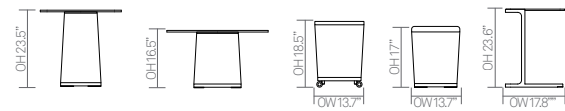

standard & optional features

- Standard feature
- Not available

| | HAT5RDS | HAT6S | HAT6L | HAT7L | HAT7RDL | HATT | HALT1 |
|--|--------------------------|----------------------------|------------------------------|------------------------------|----------------------------|----------------------------|----------------------------|
| | Side table 19.5" dia. | Side table 23.5" square | Coffee table 23.5" square | Coffee table 29.5" square | Coffee table 29.5" dia. | Tray top table 17" high | Laptop table 23.5" high |
| Weight | 37lbs | 37lbs | 42lbs | 45lbs | 45lbs | 18lbs | 19lbs |
| Solid core laminate top in White | ● | ● | ● | ● | ● | □ | □ |
| Black Plastic tray top | □ | □ | □ | □ | □ | ● | □ |
| 0.4" toughened Black glass | ● | ● | ● | ● | ● | □ | ● |
| Oak veneer pedestal with a clear finish* | ● | ● | ● | ● | ● | ● | □ |
| Steel base plinth finished in Black powder coat* | ● | ● | ● | ● | ● | ● | □ |
| Fabricated Steel frame in Black EPPC | □ | □ | □ | □ | □ | □ | ● |
| Steel frame finished in Black powder coat* | ● | ● | ● | ● | ● | ● | □ |
| Plastic glides | ● | ● | ● | ● | ● | ● | □ |

* Please see pages 240-261 for finish reference

dimensions — OH - Overall Height OD - Overall Depth OW - Overall Width AH - Arm Height SH - Seat Height SW - Seat Width SD - Seat Depth

| Code | | Edge | Plastic | SC | BG | |
|---|--|------|---------|------|------|--|
| HAT5RDS • Side table • 24"h x 19.5" dia. | | 56 | - | 1609 | 1775 | |
| HAT6S • Side table • 24"h x 23.5" square | | 56 | - | 1624 | 1878 | |
| HAT6L • Coffee table • 17"h x 23.5" square | | 56 | - | 1525 | 1734 | |
| HAT7L • Coffee table • 17"h x 29.5" square | | 56 | - | 1647 | 1944 | |
| HAT7RDL • Coffee table • 17"h x 29.5" dia. | | 56 | - | 1647 | 1944 | |
| HATT • Tray top table, with glides • 17" high | | - | 1303 | - | - | |
| HALT1 • Laptop table • 23.5" high • 97.75" x 13.25" top | | 56 | - | - | 721 | |