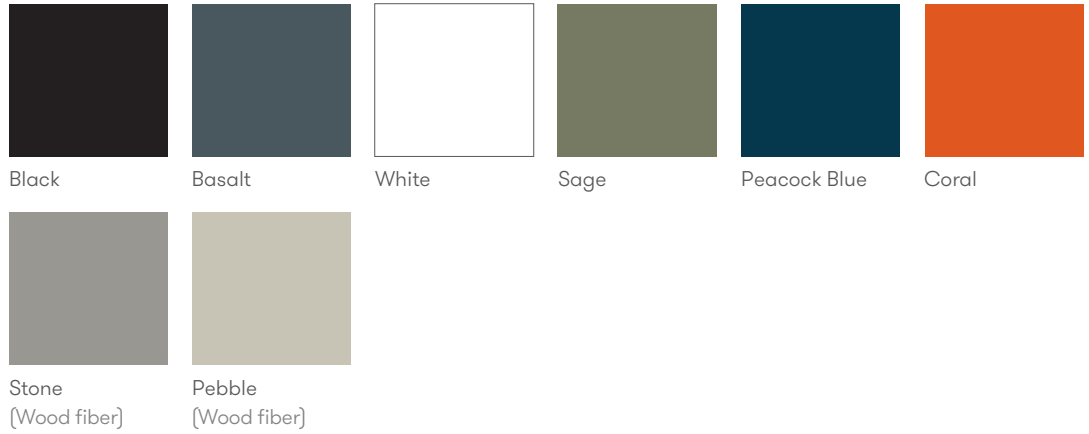

Axyl Chairs & Stools

Plastic Finishes