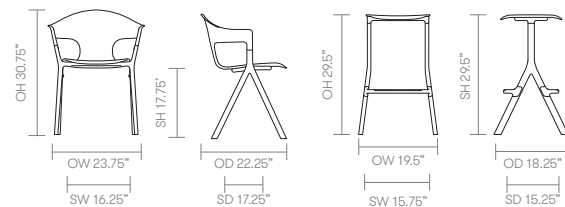

## dimensions – OH - Overall Height OD - Overall Depth OW - Overall Width AH - Arm Height SH - Seat Height SW - Seat Width SD - Seat Depth

N.B. Add .78" for upholstered option

| Fabric Grade  | Plastic | C.O.M.            |       |                      |       |       | C.O.L. |       |       |       |       | A     | B     |       |   |
|---|---------|-------------------|-------|----------------------|-------|-------|--------|-------|-------|-------|-------|-------|-------|-------|---|
|   |         | 1                 | 2     | 3                    | 4     | 5     | 6      | 7     | 8     | 9     | 10    |       |       | 11    |   |
| <b>AXL02</b><br>• Arm chair                             | 899     | -                 | -     | -                    | -     | -     | -      | -     | -     | -     | -     | -     | -     | -     | - |
| <b>AXL02U</b><br>• Arm chair<br>• Upholstered seat pad  | -       | 1,003<br>1.25 yds | 1,015 | 1,031<br>27.5 sq ft. | 1,051 | 1,070 | 1,089  | 1,108 | 1,147 | 1,223 | 1,299 | 1,376 | 1,147 | 1,299 |   |
| <b>AXL04</b><br>• High stool                            | 1,014   | -                 | -     | -                    | -     | -     | -      | -     | -     | -     | -     | -     | -     | -     |   |
| <b>AXL04U</b><br>• High stool<br>• Upholstered seat pad | -       | 1,119<br>1 yds    | 1,132 | 1,147<br>22 sq ft.   | 1,167 | 1,186 | 1,205  | 1,224 | 1,262 | 1,340 | 1,415 | 1,493 | 1,262 | 1,415 |   |