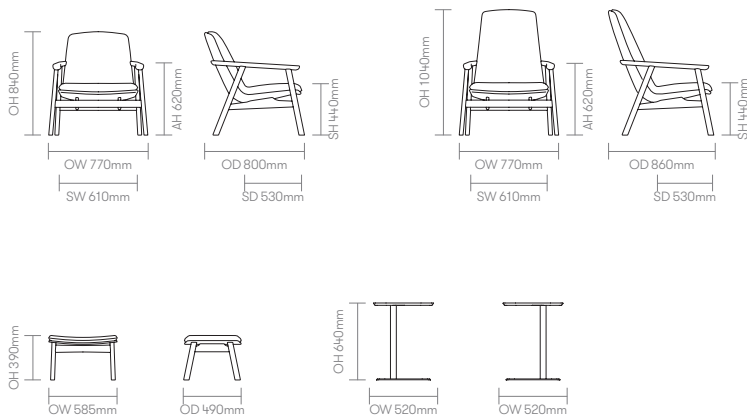

Standard Features

(* - Selected models only)

Cut foam cushion

Upholstered outer shell

Inner seat upholstered with pinch seam

Solid Oak frame with clear finish

Solid Oak table top and column with a clear finish

Steel plate base finished in Black (Textured) powder coat

Plastic glides

Teflon glides

Optional Features

(* - Selected models only)

Solid Oak frame can be stained Black

Solid Oak table top and column can be stained Black

Steel plate base finished in Dark Bronze (Textured) powder coat

Plastic glides with felt

Multi-Fabrics

Dimensions