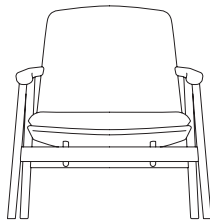

Uku

Uku, designed by Simon Pengelly, is a visually delicate wood lounge chair.

Designed to be harmonious and balanced, with no individual feature being the main protagonist, allowing Uku to elegantly fit into any setting.

Design by Simon Pengelly

UKU201

Design Simon Pengelly

British Designer Simon Pengelly founded London based Pengelly Design in 1993 after working for the Conran Design Group and the in-house design team of Habitat.

Pengelly Design Ltd now collaborates globally with the most progressive designed companies working within the realm of transport and product design, lighting and interior design in addition to furniture design.