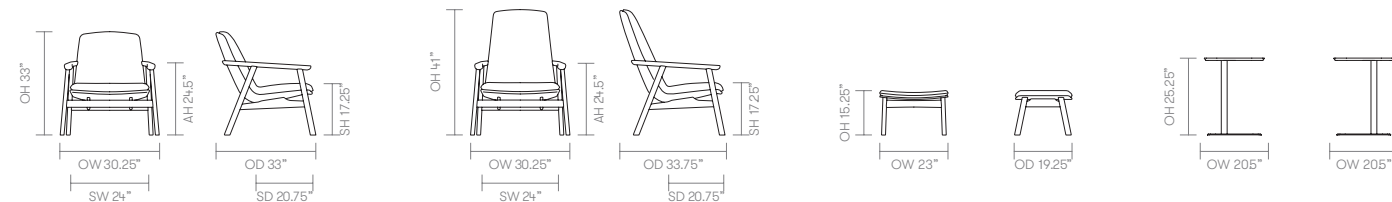

standard & optional features

- Standard feature
- Not available

	UKU101 Foot Stool	UKU201 Mid Back Lounge Chair	UKU301 High Back Lounge Chair	UKUHST Side Table
Weight	11lbs	32lbs	35lbs	20lbs
Cut foam cushion	●	●	●	□
Upholstered outer shell	●	●	●	□
Inner seat upholstered with pinch seam	●	●	●	□
Solid Oak frame with a clear finish	●	●	●	□
Solid Oak table top and column with a clear finish	□	□	□	●
Steel plate base finished in Black (textured) powder coat*	□	□	□	●
Plastic glides	●	●	●	□
Plastic glides	□	□	□	●
Optional features:				
Solid Oak frame can be stained in Black, American Cherry, American Walnut, Dark Walnut, Wenge, or White Oak	+ \$90	+ \$130	+ \$130	-
Solid Oak table top and column can be stained in Black, American Cherry, American Walnut, Dark Walnut, Wenge, or White Oak	-	-	-	+ \$90
Solid oak frame can be color-washed in White, Back to Black, Slate Gray, Smoke Gray, Vintage Red, Ruby Red, Fern Green, Peacock Green, Blue Skies, Sapphire Blue, Orange Crush, Mellow Yellow, Nut Brown, Turtle Dove, Sherbet Yellow, Blush Pink	+ \$90	+ \$130	+ \$130	-
Solid oak table top and column can be color-washed White, Back to Black, Slate Gray, Smoke Gray, Vintage Red, Ruby Red, Fern Green, Peacock Green, Blue Skies, Sapphire Blue, Orange Crush, Mellow Yellow, Nut Brown, Turtle Dove, Sherbet Yellow, Blush Pink	-	-	-	+ \$90
Steel plate base available in Dark Bronze (textured) powder coat*	-	-	-	+ \$90
Plastic glides with felt	+ \$40	+ \$40	+ \$40	+ \$70
Two-tone upholstery (use the price for the highest grade of the fabric selected)	+ \$50	+ \$100	+ \$100	-

* Click here to see Textile Finishes & COM Requirements

* Click here to see Uku Wood Finishes

* Click here to see available Seating Wood Finishes

Ships Fully Assembled

dimensions – OH - Overall Height OD - Overall Depth OW - Overall Width AH - Arm Height SH - Seat Height SW - Seat Width SD - Seat Depth