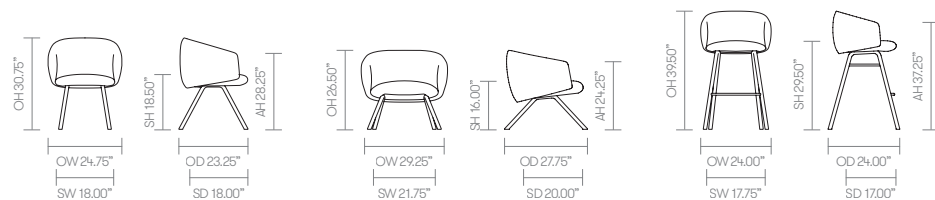

standard & optional features

- Standard feature
- Not available

	BST01 Dining Chair	BST03 Lounge Chair	BST05 Bar Stool
Weight	34lbs	39lbs	31lbs
Molded foam construction	●	●	●
Fully upholstered with perimeter piping	●	●	●
Tubular steel frame finished in New Black powder coat	●	●	●
Footrest protector	□	□	●
Plastic glides	●	●	●
Optional features:			
Tubular steel frame available in Soft Gold, Soft Silver, Deep Mulberry, or Dark Bronze	+ \$0	+ \$0	+ \$0
Plastic glides with felt	+ \$25	+ \$25	+ \$25
Counter height stool option, seat height 24.5" (add CH to product code)	-	-	+ \$0

* [Click here to see available finishes](#)

Ships Semi-KD = Knock Down (Needs some assembly)

Fabric Grade	C.O.M.		C.O.L.										
	1	2	3	4	5	6	7	8	9	10	11	A	B
BST01 • Dining Chair	1,806 2.5 yds	1,850	1,898 65 sq ft.	1,960	2,021	2,082	2,143	2,266	2,511	2,796	3,082	2,266	2,796
BST03 • Lounge Chair	2,276 3.75 yds	2,369	2,476 75 sq ft.	2,609	2,741	2,874	3,007	3,272	3,803	4,422	5,041	3,272	4,422
BST05 • Bar Stool	1,915 2.25 yds	1,959	2,007 55 sq ft.	2,069	2,130	2,191	2,252	2,375	2,620	2,905	3,191	2,375	2,905

A, B = Leather

COM = Customers own Material (yds)

COL = Customers own Leather (sq ft.)

All prices listed in US \$

dimensions – OH - Overall Height OD - Overall Depth OW - Overall Width AH - Arm Height SH - Seat Height SW - Seat Width SD - Seat Depth