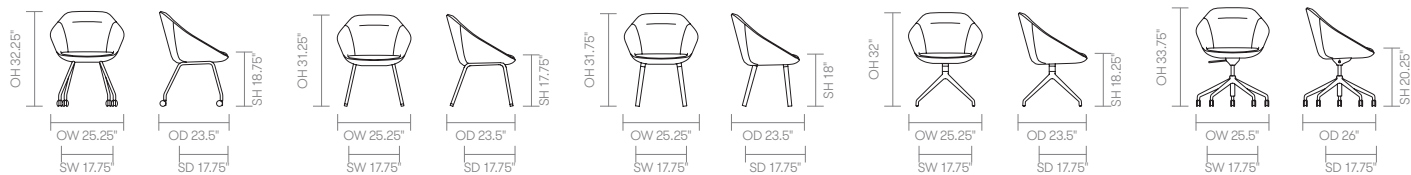

standard & optional features

- Standard feature
- Not available

	FMG-1101 Low Back on 4-Leg Frame with Casters	FMG-1102 Low Back on 4-Leg Frame	FMG-1103 Low Back with Wood Legs	FMG-1105 Low Back on 4-Star Base with Glides	FMG-1106 Low Back on 5-Star Base with Casters
Weight	-	-	-	-	-
Molded foam construction	●	●	●	●	●
Fully upholstered	●	●	●	●	●
Tubular steel frame on 2" hard wheel casters finished in New Black powder coat*	●	□	□	□	□
Tubular steel frame finished in New Black powder coat*	□	●	□	□	□
Aluminum leg connector frame finished in New Black powder coat	□	□	●	□	□
Solid Ash legs with clear finish*	□	□	●	□	□
4-star Aluminum swivel base finished in New Black powder coat*	□	□	□	●	□
5-star Aluminum swivel base with height adjustment on 2" hard wheel casters finished in New Black powder coat*	□	□	□	□	●
Plastic glides	□	●	●	●	□
Optional features:					
Tubular steel frame available in White, Soft Gold, Soft Silver, Dark Bronze, or Deep Mulberry powder coat*	+ \$0	+ \$0	-	-	-
Solid Ash legs can be stained or color washed*	-	-	+ \$70	-	-
Aluminum base available in White, Soft Gold, Soft Silver, Dark Bronze, or Deep Mulberry powder coat*	-	-	-	+ \$0	+ \$0
4-Star auto return base on glides	-	-	-	+ \$110	-
2" Soft Wheel Casters	+ \$55	-	-	-	+ \$55
Plastic glides with felt	-	+ \$40	+ \$40	+ \$40	-
Two-tone upholstery (use the price of the highest grade of fabrics selected)	+ \$100	+ \$100	+ \$100	+ \$100	+ \$100

* Click here to see Textile Finishes & COM Requirements

* Click here to see available Seating Metal Finishes

* Click here to see available Seating Wood Finishes

Ships Fully Assembled

dimensions – OH - Overall Height OD - Overall Depth OW - Overall Width AH - Arm Height SH - Seat Height SW - Seat Width SD - Seat Depth