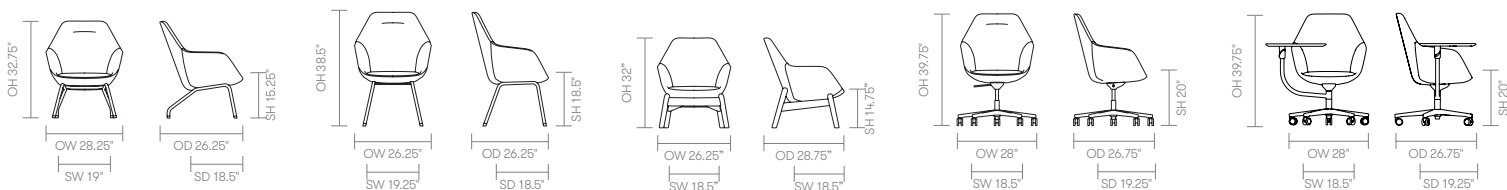

* Click here to see Textile Finishes & COM Requirements

* Click here to see available Seating Metal Finishes

Ships Fully Assembled

[Back to index](#)

Fabric Grade	C.O.M.		C.O.L.										
	1	2	3	4	5	6	7	8	9	10	11	A	B
FMG-1201 • Mid back • Recliner frame	1,950 2.75 yds	2,031	2,096 77 sq ft	2,177	2,274	2,371	2,468	2,663	3,052	3,440	3,829	2,663	3,440
FMG-1202 • Mid back • 4 leg frame	1,930 2.75 yds	2,011	2,076 77 sq ft	2,157	2,254	2,351	2,448	2,643	3,032	3,420	3,809	2,643	3,420
FMG-1203 • Mid back • Wooden Frame	2,450 2.75 yds	2,531	2,596 77 sq ft	2,677	2,774	2,871	2,968	3,163	3,552	3,940	4,329	3,163	3,940
FMG-1206 • Mid back • 5-star base on casters	2,240 2.75 yds	2,321	2,386 77 sq ft	2,467	2,564	2,661	2,758	2,953	3,342	3,730	4,119	2,953	3,730
FMG-1207 • Mid back • 5-star base on casters • Orbital laptop table	2,730	2,811	2,876	2,957	3,054	3,151	3,248	3,443	3,832	4,220	4,609	3,443	4,220

A, B = Leather

COM = Customers own Material (yds)

COL = Customers own Leather (sq ft.)

All prices listed in US \$

dimensions – OH - Overall Height OD - Overall Depth OW - Overall Width AH - Arm Height SH - Seat Height SW - Seat Width SD - Seat Depth

Famiglia 2.0 – High Back Seating

Design – PearsonLloyd

The Famiglia seating family includes a collection of low, mid, high back and lounge chairs that between them offer a choice of metal or wooden legs and 5 star bases. These are complemented by a range of occasional and light work tables for informal or formal needs.