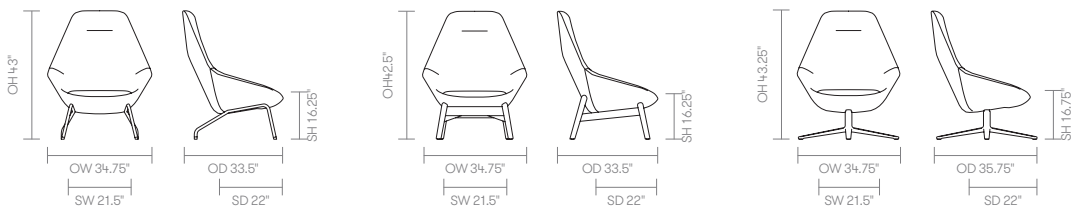

standard & optional features

- Standard feature
- Not available

	FMG1401 Lounge Chair on Wire Frame	FMG1403 Lounge Chair on Wooden Frame	FMG1405 Lounge Chair on 4-Star Swivel Base	FMGFS Footstool
Weight	-	-	-	13 lbs
Molded foam construction	●	●	●	●
Fully upholstered	●	●	●	●
Tubular steel frame finished in New Black powder coat*	●	□	□	□
Solid Ash legs with clear finish*	□	●	□	□
4-star Aluminum auto return swivel base finished in New Black powder coat*	□	□	●	□
Plastic glides	●	●	●	□

* Click here to see Textile Finishes & COM Requirements

* Click here to see available Seating Metal Finishes

* Click here to see available Seating Wood Finishes

Ships Fully Assembled

dimensions – OH - Overall Height OD - Overall Depth OW - Overall Width AH - Arm Height SH - Seat Height SW - Seat Width SD - Seat Depth

[Back to index](#)

Fabric Grade	C.O.M.		C.O.L.										
	1	2	3	4	5	6	7	8	9	10	11	A	B
FMG1401 • Lounge chair • Wire frame	2,630 3.75 yds	2,726	2,803 82.5 sq ft	2,899	3,014	3,129	3,244	3,475	3,936	4,396	4,857	3,475	4,396
FMG1403 • Lounge chair • Wooden frame	2,990 3.75 yds	3,086	3,163 82.5 sq ft	3,259	3,374	3,489	3,604	3,835	4,296	4,756	5,217	3,835	4,756
FMG1405 • Lounge chair • 4-star swivel base	2,890 3.75 yds	2,986	3,063 82.5 sq ft	3,159	3,274	3,389	3,504	3,735	4,196	4,656	5,117	3,735	4,656
FMGFS • Footstool	793 1.75 yds	829	869 38.5 sq ft	918	967	1,017	1,066	1,165	1,362	1,560	1,757	1,165	1,560