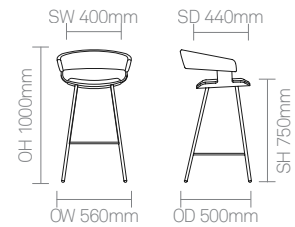

Standard Features

- (* - Selected models only)
- Tubular steel frame*
- Conical solid Beech legs*
- Aluminium leg connector frame*
- Upholstered seat & back
- Steel swivel base*
- Pedestal base and footring*

- Height adjustable pedestal base footrest*
- Beech Shell
- Plastic glides*

Optional Features

- Plastic glides with felt*
- Counter height stool option*
- Oak or Walnut veneer shell*
- Solid Oak legs
- Multi-Fabric

Performance Standards

SCS-EC10.2-2007 Indoor Air Quality

Dimensions