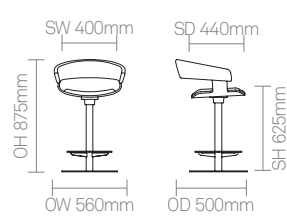

Standard Features

- (* - Selected models only)
- Tubular steel frame*
- Conical solid Beech legs*
- Aluminium leg connector frame*
- Upholstered seat & back
- Steel swivel base*
- Pedestal base and footring*

- Height adjustable pedestal base footrest*
- Beech Shell
- Plastic glides*

Optional Features

- Plastic glides with felt*
- Counter height stool option*
- Oak or Walnut veneer shell*
- Solid Oak legs
- Multi-Fabric

Performance Standards

SCS-EC10.2-2007 Indoor Air Quality

Dimensions