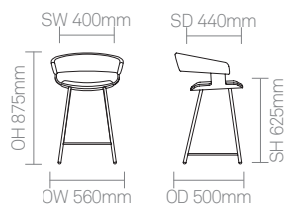

Standard Features

- (* - Selected models only)
- Tubular steel frame*
- Conical solid Beech legs*
- Aluminium leg connector frame*
- Upholstered seat & back
- Steel swivel base*
- Pedestal base and footring*

- Height adjustable pedestal base footrest*
- Beech Shell
- Plastic glides*

Optional Features

- Plastic glides with felt*
- Counter height stool option*
- Oak or Walnut veneer shell*
- Solid Oak legs
- Multi-Fabric

Performance Standards

SCS-EC10.2-2007 Indoor Air Quality

Dimensions