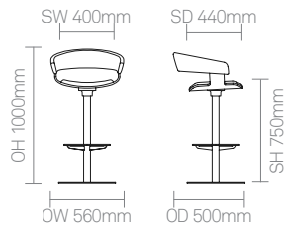

Standard Features

- (* - Selected models only)
- Tubular steel frame*
- Conical solid Beech legs*
- Aluminium leg connector frame*
- Upholstered seat & back
- Steel swivel base*
- Pedestal base and footring*

- Height adjustable pedestal base footrest*
- Beech Shell
- Plastic glides*

Optional Features

- Plastic glides with felt*
- Counter height stool option*
- Oak or Walnut veneer shell*
- Solid Oak legs
- Multi-Fabric

Performance Standards

SCS-EC10.2-2007 Indoor Air Quality

Dimensions