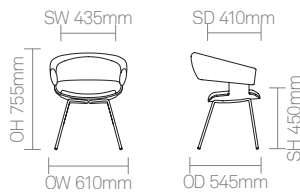

Standard Features

- (* - Selected models only)
- Tubular steel frame*
- Conical solid Beech legs*
- Aluminium leg connector frame*
- Upholstered seat & back
- Steel swivel base*
- Pedestal base and footring*

- Height adjustable pedestal base footrest*
- Beech Shell
- Plastic glides*

Optional Features

- Plastic glides with felt*
- Counter height stool option*
- Oak or Walnut veneer shell*
- Solid Oak legs
- Multi-Fabric

Performance Standards

SCS-EC10.2-2007 Indoor Air Quality

Dimensions