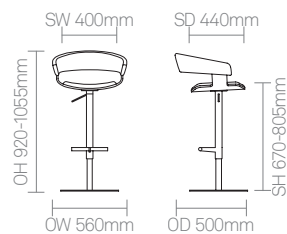

Standard Features

- (* - Selected models only)
- Tubular steel frame*
- Conical solid Beech legs*
- Aluminium leg connector frame*
- Upholstered seat & back
- Steel swivel base*
- Pedestal base and footring*

- Height adjustable pedestal base footrest*
- Beech Shell
- Plastic glides*

Optional Features

- Plastic glides with felt*
- Counter height stool option*
- Oak or Walnut veneer shell*
- Solid Oak legs
- Multi-Fabric

Performance Standards

SCS-EC10.2-2007 Indoor Air Quality

Dimensions