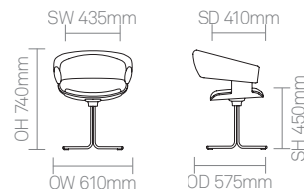

Standard Features

- (* - Selected models only)
- Tubular steel frame*
- Conical solid Beech legs*
- Aluminium leg connector frame*
- Upholstered seat & back
- Steel swivel base*
- Pedestal base and footring*

- Height adjustable pedestal base footrest*
- Beech Shell
- Plastic glides*

Optional Features

- Plastic glides with felt*
- Counter height stool option*
- Oak or Walnut veneer shell*
- Solid Oak legs
- Multi-Fabric

Performance Standards

SCS-EC10.2-2007 Indoor Air Quality

Dimensions