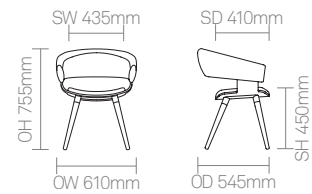

Standard Features

- (* - Selected models only)
- Tubular steel frame*
- Conical solid Beech legs*
- Aluminium leg connector frame*
- Upholstered seat & back
- Steel swivel base*
- Pedestal base and footring*

- Height adjustable pedestal base footrest*
- Beech Shell
- Plastic glides*

Optional Features

- Plastic glides with felt*
- Counter height stool option*
- Oak or Walnut veneer shell*
- Solid Oak legs
- Multi-Fabric

Performance Standards

SCS-EC10.2-2007 Indoor Air Quality

Dimensions