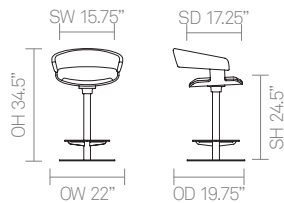

Standard Features

- (* - Selected models only)
- Tubular steel frame*
- Conical solid Beech legs*
- Aluminum leg connector frame*
- Upholstered seat & back
- Steel swivel base*
- Pedestal base and footring*

- Height adjustable pedestal base footrest*
- Beech Shell
- Plastic glides*

Optional Features

- Plastic glides with felt*
- Counter height stool option*
- Oak or Walnut veneer shell*
- Solid Oak legs
- Multi-Fabric

Performance Standards

SCS-EC10.2-2007 Indoor Air Quality

Dimensions