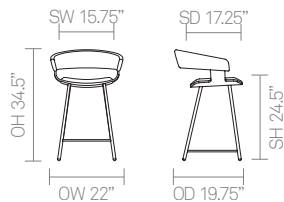

Standard Features

- (* - Selected models only)
- Tubular steel frame*
- Conical solid Beech legs*
- Aluminum leg connector frame*
- Upholstered seat & back
- Steel swivel base*
- Pedestal base and footring*

- Height adjustable pedestal base footrest*
- Beech Shell
- Plastic glides*

Optional Features

- Plastic glides with felt*
- Counter height stool option*
- Oak or Walnut veneer shell*
- Solid Oak legs
- Multi-Fabric

Performance Standards

SCS-EC10.2-2007 Indoor Air Quality

Dimensions