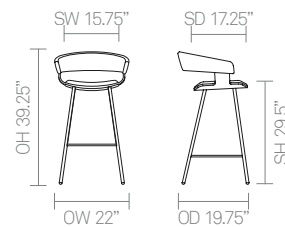

Standard Features

- (* - Selected models only)
- Tubular steel frame*
- Conical solid Beech legs*
- Aluminum leg connector frame*
- Upholstered seat & back
- Steel swivel base*
- Pedestal base and footring*

- Height adjustable pedestal base footrest*
- Beech Shell
- Plastic glides*

Optional Features

- Plastic glides with felt*
- Counter height stool option*
- Oak or Walnut veneer shell*
- Solid Oak legs
- Multi-Fabric

Performance Standards

SCS-EC10.2-2007 Indoor Air Quality

Dimensions