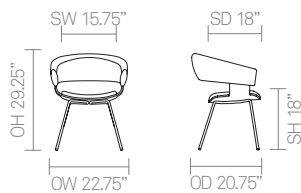

Standard Features

- (* - Selected models only)
- Tubular steel frame*
- Conical solid Beech legs*
- Aluminum leg connector frame*
- Upholstered seat & back
- Steel swivel base*
- Pedestal base and footring*

- Height adjustable pedestal base footrest*
- Beech Shell
- Plastic glides*

Optional Features

- Plastic glides with felt*
- Counter height stool option*
- Oak or Walnut veneer shell*
- Solid Oak legs
- Multi-Fabric

Performance Standards

SCS-EC10.2-2007 Indoor Air Quality

Dimensions