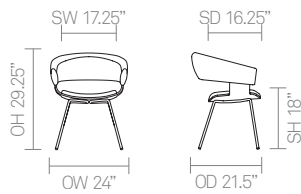

Standard Features

- (* - Selected models only)
- Tubular steel frame*
- Conical solid Beech legs*
- Aluminum leg connector frame*
- Upholstered seat & back
- Steel swivel base*
- Pedestal base and footring*

- Height adjustable pedestal base footrest*
- Beech Shell
- Plastic glides*

Optional Features

- Plastic glides with felt*
- Counter height stool option*
- Oak or Walnut veneer shell*
- Solid Oak legs
- Multi-Fabric

Performance Standards

SCS-EC10.2-2007 Indoor Air Quality

Dimensions