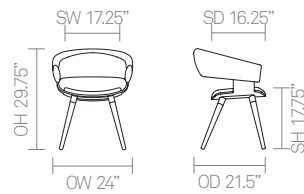

Standard Features

- (* - Selected models only)
- Tubular steel frame*
- Conical solid Beech legs*
- Aluminum leg connector frame*
- Upholstered seat & back
- Steel swivel base*
- Pedestal base and footring*

- Height adjustable pedestal base footrest*
- Beech Shell
- Plastic glides*

Optional Features

- Plastic glides with felt*
- Counter height stool option*
- Oak or Walnut veneer shell*
- Solid Oak legs
- Multi-Fabric

Performance Standards

SCS-EC10.2-2007 Indoor Air Quality

Dimensions