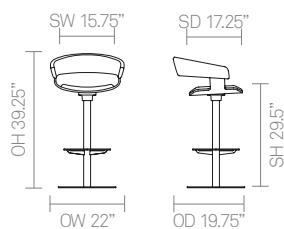

Standard Features

- (* - Selected models only)
- Tubular steel frame*
- Conical solid Beech legs*
- Aluminum leg connector frame*
- Upholstered seat & back
- Steel swivel base*
- Pedestal base and footring*

- Height adjustable pedestal base footrest*
- Beech Shell
- Plastic glides*

Optional Features

- Plastic glides with felt*
- Counter height stool option*
- Oak or Walnut veneer shell*
- Solid Oak legs
- Multi-Fabric

Performance Standards

SCS-EC10.2-2007 Indoor Air Quality

Dimensions