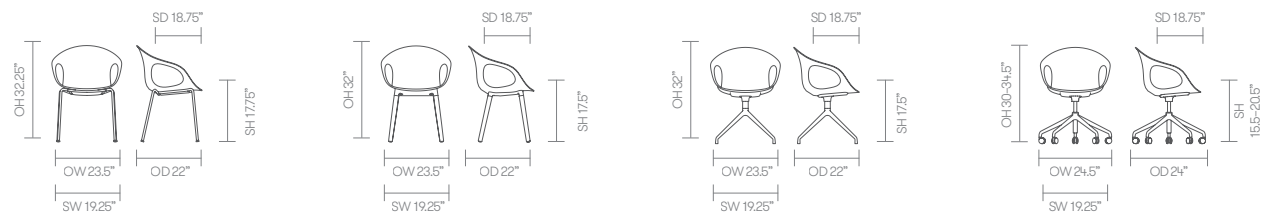

dimensions — OH - Overall Height OD - Overall Depth OW - Overall Width AH - Arm Height SH - Seat Height SW - Seat Width SD - Seat Depth

Fabric Grade	Plastic	C.O.M.		C.O.L.								A	B		
		1	2	3	4	5	6	7	8	9	10			11	
KIN202 • Armchair • 4 leg frame	511	-	-	-	-	-	-	-	-	-	-	-	-	-	-
KIN203 • Armchair • Wood legs	632	-	-	-	-	-	-	-	-	-	-	-	-	-	-
KIN204 • Armchair • 4 star swivel base	766	-	-	-	-	-	-	-	-	-	-	-	-	-	-
KIN205 • Armchair • 5 star swivel base • Height adjustable	766	-	-	-	-	-	-	-	-	-	-	-	-	-	-
KIN202U1 • Armchair • 4 leg frame • Upholstered seat pad	-	636 .85 yds	649	665 30 sq ft.	684	705	724	744	785	865	959	1,052	785	-	-
KIN203U1 • Armchair • Wood legs • Upholstered seat pad	-	757 .85 yds	770	786 30 sq ft.	806	826	845	866	907	986	1,080	1,173	907	-	-
KIN204U1 • Armchair • 4 star swivel base • Upholstered seat pad	-	891 .85 yds	904	919 30 sq ft.	939	960	979	1,000	1,039	1,120	1,213	1,307	1,039	-	-
KIN205U1 • Armchair • 5 star swivel base • Height adjustable • Upholstered seat pad	-	891 .85 yds	904	919 30 sq ft.	939	960	979	1,000	1,039	1,120	1,213	1,307	1,039	-	-

A, B = Leather

All prices listed in US $

COM = Customers own Material (yds)

COL = Customers own Leather (sq ft.)