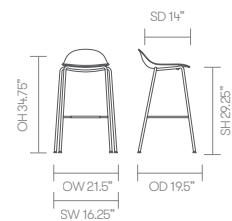

* Click here to see Textile Finishes & COM Requirements

* Click here to see Kin Plastic & Metal Finishes

* Click here to see Kin Wood Finishes

Ships Fully Assembled

dimensions — OH - Overall Height OD - Overall Depth OW - Overall Width AH - Arm Height SH - Seat Height SW - Seat Width SD - Seat Depth

* Click here to see Textile Finishes & COM Requirements

* Click here to see Kin Metal Finishes

* Click here to see Kin Wood Finishes

Ships Fully Assembled

Fabric Grade	Plastic	C.O.M.		C.O.L.												
		1	2	3	4	5	6	7	8	9	10	11	A	B		
KIN506 • Low back stool • Stacking 4 leg frame	553	-	-	-	-	-	-	-	-	-	-	-	-	-	-	-
KIN506U1 • Low back stool • Stacking 4 leg frame • Upholstered seat pad	-	680 .85 yds	693	708 30 sq ft.	727	748	767	786	824	901	992	1,080	824	-	-	
KIN506U3 • Low back stool • Stacking 4 leg frame • Upholstered shell	-	794 1.25 yds	815	839 45 sq ft.	866	895	925	953	1,011	1,125	1,260	1,395	1,011	-	-	

A, B = Leather

COM = Customers own Material (yds)

COL = Customers own Leather (sq ft.)

All prices listed in US \$

dimensions — OH - Overall Height OD - Overall Depth OW - Overall Width AH - Arm Height SH - Seat Height SW - Seat Width SD - Seat Depth