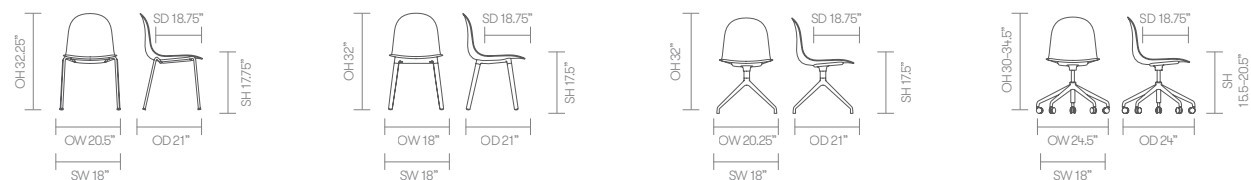

standard & optional features

- Standard feature
- Not available

	KIN102	KIN103	KIN104	KIN105	KIN102U1	KIN103U1	KIN104U1	KIN105U1
	Side chair on a 4 leg frame	Side chair on wood legs	Side chair on a 4 star swivel base	Side chair on a 5 star swivel base	Side chair on a 4 leg frame	Side chair on wood legs	Side chair on a 4 star swivel base	Side chair on a 5 star swivel base
					Upholstered seat pad	Upholstered seat pad	Upholstered seat pad	Upholstered seat pad
Stacks	4	□	□	□	4	□	□	□
Plastic shell — Color: Off-Black*	●	●	●	●	●	●	●	●
Upholstered seat pad	□	□	□	□	●	●	●	●
Tubular Steel frame finished in Off-Black powder coat*	●	□	□	□	●	□	□	□
Aluminum leg connector frame finished in Off-Black powder coat*	□	●	□	□	□	●	□	□
Solid Ash legs with a clear finish*	□	●	□	□	□	●	□	□
4 star swivel base on glides finished in Off-Black powder coat*	□	□	●	□	□	□	●	□
5 star swivel base with height adjustment on casters finished in Off Black powder coat*	□	□	□	●	□	□	□	●
2" hard wheel casters	□	□	□	●	□	□	□	●
Plastic glides	●	●	●	□	●	●	●	□

* Click here to see Textile Finishes & COM Requirements

* Click here to see Kin Plastic & Metal Finishes

* Click here to see Kin Wood Finishes

Ships Fully Assembled

dimensions — OH - Overall Height OD - Overall Depth OW - Overall Width AH - Arm Height SH - Seat Height SW - Seat Width SD - Seat Depth