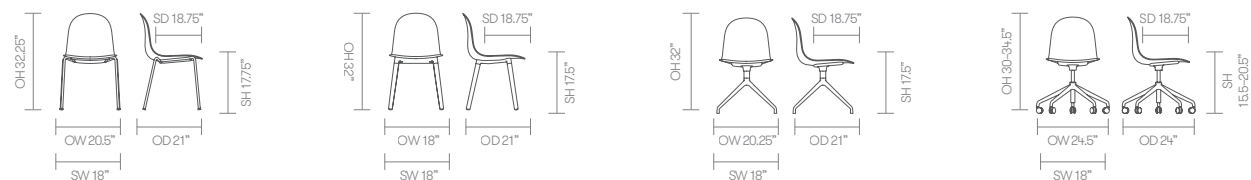

Fabric Grade	Plastic	C.O.M.		C.O.L.										A	B	
		1	2	3	4	5	6	7	8	9	10	11				
KIN102 • Side chair • 4 leg frame	462	-	-	-	-	-	-	-	-	-	-	-	-	-	-	-
KIN103 • Side chair • Wood legs	583	-	-	-	-	-	-	-	-	-	-	-	-	-	-	-
KIN104 • Side chair • 4 star swivel base	717	-	-	-	-	-	-	-	-	-	-	-	-	-	-	-
KIN105 • Side chair • 5 star swivel base • Height adjustable	717	-	-	-	-	-	-	-	-	-	-	-	-	-	-	-
KIN102U1 • Side chair • 4 leg frame • Upholstered seat pad	-	595	607	623	641	660	680	699	738	814	904	994	738	-	-	-
KIN103U1 • Side chair • Wood legs • Upholstered seat pad	-	716	729	744	763	782	801	820	859	935	1,026	1,115	859	-	-	-
KIN104U1 • Side chair • 4 star swivel base • Upholstered seat pad	-	849	862	878	896	915	934	953	993	1,069	1,158	1,248	993	-	-	-
KIN105U1 • Side chair • 5 star swivel base • Height adjustable • Upholstered seat pad	-	849	862	878	896	915	934	953	993	1,069	1,158	1,248	993	-	-	-

* Click here to see Textile Finishes & COM Requirements

* Click here to see Kin Plastic & Metal Finishes

* Click here to see Kin Wood Finishes

Ships Fully Assembled

dimensions — OH - Overall Height OD - Overall Depth OW - Overall Width AH - Arm Height SH - Seat Height SW - Seat Width SD - Seat Depth

Fabric Grade	Plastic	C.O.M.		C.O.L.								A	B		
		1	2	3	4	5	6	7	8	9	10				11
KIN102U3 • Side chair • 4 leg frame • Upholstered shell	-	825	853	883	922	960	998	1,036	1,114	1,267	1,446	1,626	1,114	-	
		1.5 yds		50 sq ft.											
KIN103U3 • Side chair • Wood legs • Upholstered shell	-	946	974	1,004	1,043	1,081	1,119	1,157	1,235	1,388	1,567	1,747	1,235	-	
		1.5 yds		50 sq ft.											
KIN104U3 • Side chair • 4 star swivel base • Upholstered shell	-	1,080	1,107	1,138	1,176	1,214	1,254	1,291	1,368	1,521	1,701	1,881	1,368	-	
		1.5 yds		50 sq ft.											
KIN105U3 • Side chair • 5 star swivel base • Height adjustable • Upholstered shell	-	1,080	1,107	1,138	1,176	1,214	1,254	1,291	1,368	1,521	1,701	1,881	1,368	-	
		1.5 yds		50 sq ft.											