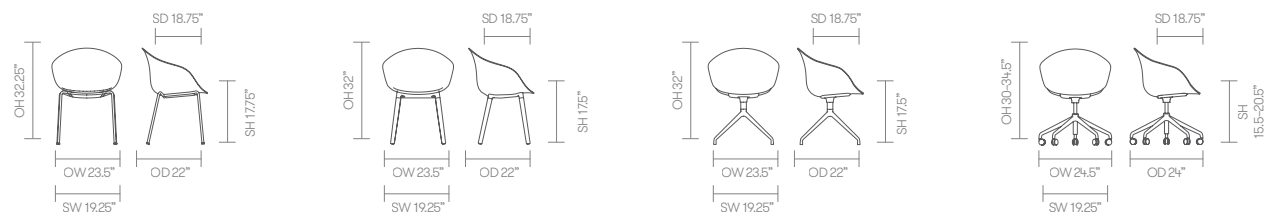

Fabric Grade	Plastic	C.O.M.		C.O.L.								A	B		
		1	2	3	4	5	6	7	8	9	10			11	
KIN202 • Armchair • 4 leg frame	511	-	-	-	-	-	-	-	-	-	-	-	-	-	-
KIN203 • Armchair • Wood legs	632	-	-	-	-	-	-	-	-	-	-	-	-	-	-
KIN204 • Armchair • 4 star swivel base	766	-	-	-	-	-	-	-	-	-	-	-	-	-	-
KIN205 • Armchair • 5 star swivel base • Height adjustable	766	-	-	-	-	-	-	-	-	-	-	-	-	-	-
KIN202U1 • Armchair • 4 leg frame • Upholstered seat pad	-	636 .85 yds	649	665 30 sq ft.	684	705	724	744	785	865	959	1,052	785	-	-
KIN203U1 • Armchair • Wood legs • Upholstered seat pad	-	757 .85 yds	770	786 30 sq ft.	806	826	845	866	907	986	1,080	1,173	907	-	-
KIN204U1 • Armchair • 4 star swivel base • Upholstered seat pad	-	891 .85 yds	904	919 30 sq ft.	939	960	979	1,000	1,039	1,120	1,213	1,307	1,039	-	-
KIN205U1 • Armchair • 5 star swivel base • Height adjustable • Upholstered seat pad	-	891 .85 yds	904	919 30 sq ft.	939	960	979	1,000	1,039	1,120	1,213	1,307	1,039	-	-

* Click here to see Textile Finishes & COM Requirements
 * Click here to see Kin Plastic & Metal Finishes
 * Click here to see Kin Wood Finishes

Ships Fully Assembled

dimensions — OH - Overall Height OD - Overall Depth OW - Overall Width AH - Arm Height SH - Seat Height SW - Seat Width SD - Seat Depth