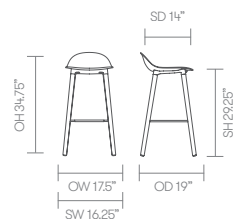

Optional features:

Counter height stool option, seat height 24.5" (add CH to product code)	+ \$0	+ \$0	+ \$0	+ \$0	+ \$0	+ \$0
Plastic shell available in White, Crayon Gray, Pistachio, Haze Blue, Aubergine, Seattle Green or Red with complimentary powder coat frame*	+ \$0	+ \$0	-	+ \$0	+ \$0	-
Solid Ash legs can be stained or color matched to compliment shell*	-	-	-	+ \$80	+ \$80	+ \$80
Plastic glides with felt	+ \$25	+ \$25	+ \$25	+ \$25	+ \$25	+ \$25
Two-tone upholstery (use the price of the highest band of the fabrics selected)	-	-	+ \$50	-	-	+ \$50

* Click here to see Textile Finishes & COM Requirements

* Click here to see Kin Metal Finishes

* Click here to see Kin Wood Finishes

Ships Fully Assembled

dimensions — OH - Overall Height OD - Overall Depth OW - Overall Width AH - Arm Height SH - Seat Height SW - Seat Width SD - Seat Depth