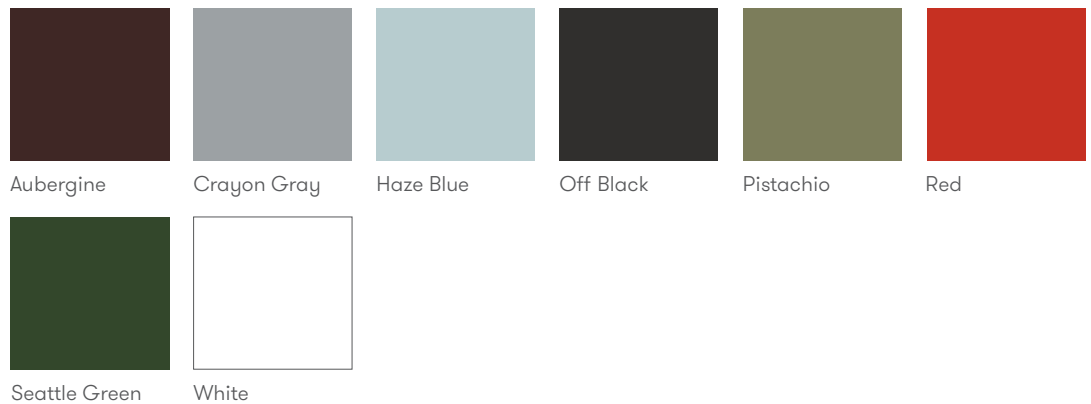

Plastic Finishes

Wood Stains Based on Ash

Color Washes Based on Ash

Metal Leg Finishes

Color images above are for reference only. Please verify with actual color sample.