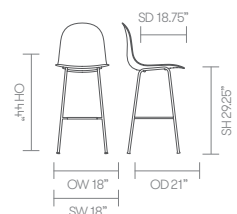

* Click here to see Textile Finishes & COM Requirements

* Click here to see Kin Plastic & Metal Finishes

Ships Fully Assembled

Fabric Grade	Plastic	C.O.M.			C.O.L.								A	B	
		1	2	3	4	5	6	7	8	9	10	11			
KIN602 • High back stool • 4 leg frame	613	-	-	-	-	-	-	-	-	-	-	-	-	-	-
KIN602U1 • High back stool • 4 leg frame • Upholstered seat pad	-	735 .85 yds	755	769 30 sq ft.	789	808	827	846	884	962	1,052	1,140	884	-	
KIN602U3 • High back stool • 4 leg frame • Upholstered shell	-	856 1.5 yds	876	899 50 sq ft.	927	956	985	1,014	1,071	1,187	1,322	1,455	1,071	-	
KIN603 • High back stool • 4 leg wood frame	941	-	-	-	-	-	-	-	-	-	-	-	-	-	
KIN603U1 • High back stool • 4 leg wood frame • Upholstered seat pad	-	1,063 .85 yds	1,083	1,097 30 sq ft.	1,117	1,136	1,155	1,174	1,212	1,290	1,380	1,468	1,212	-	
KIN603U3 • High back stool • 4 leg wood frame • Upholstered shell	-	1,184 1.5 yds	1,204	1,224 50 sq ft.	1,255	1,284	1,313	1,342	1,399	1,515	1,650	1,783	1,399	-	

A, B = Leather

COM = Customers own Material (yds)

COL = Customers own Leather (sq ft.)

All prices listed in US \$

dimensions — OH - Overall Height OD - Overall Depth OW - Overall Width AH - Arm Height SH - Seat Height SW - Seat Width SD - Seat Depth