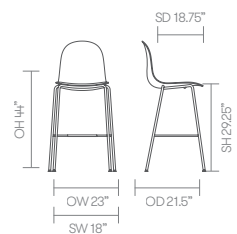

Optional features:

Counter height stool option, seat height 24.5" (add CH to product code)	+ \$0	+ \$0	+ \$0
Plastic shell available in White, Crayon Gray, Pistachio, Haze Blue, Aubergine, Seattle Green or Red with complimentary powder coat frame*	+ \$0	+ \$0	+ \$0
Plastic glides with felt	+ \$25	+ \$25	+ \$25
Two-tone upholstery (use the price of the highest band of the fabrics selected)	-	-	+ \$50

* Click here to see Textile Finishes & COM Requirements

* Click here to see Kin Plastic & Metal Finishes

Ships Fully Assembled

Fabric Grade	Plastic	C.O.M.		C.O.L.								A	B	
		1	2	3	4	5	6	7	8	9	10			11
KIN606 • High back stool • Stacking 4 leg frame	613	-	-	-	-	-	-	-	-	-	-	-	-	-
KIN606U1 • High back stool • Stacking 4 leg frame • Upholstered seat pad	-	735 .85 yds	755	769 30 sq ft.	789	808	827	846	884	962	1,052	1,140	884	-
KIN606U3 • High back stool • Stacking 4 leg frame • Upholstered shell	-	856 1.5 yds	876	899 50 sq ft.	927	956	985	1,014	1,071	1,187	1,322	1,455	1,071	-

A, B = Leather

COM = Customers own Material (yds)

COL = Customers own Leather (sq ft.)

All prices listed in US \$

dimensions — OH - Overall Height OD - Overall Depth OW - Overall Width AH - Arm Height SH - Seat Height SW - Seat Width SD - Seat Depth