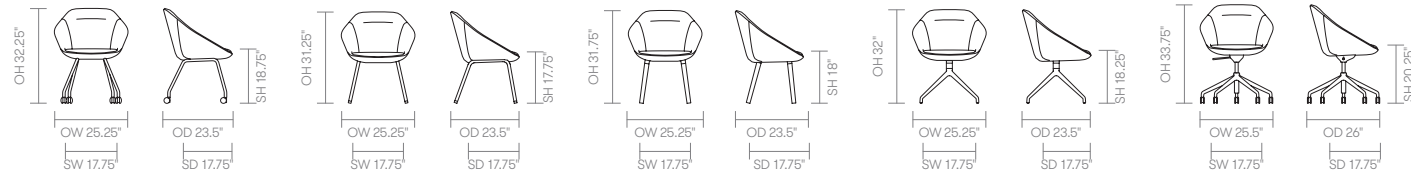

standard & optional features

- Standard feature
- Not available

	FMG-1101 Low Back on 4-Leg Frame with Casters	FMG-1102 Low Back on 4-Leg Frame	FMG-1103 Low Back with Wood Legs	FMG-1105 Low Back on 4-Star Base with Glides	FMG-1106 Low Back on 5-Star Base with Casters
Weight	~	-	-	-	-
Molded foam construction	●	●	●	●	●
Fully upholstered	●	●	●	●	●
Tubular steel frame on 2" hard wheel casters finished in New Black powder coat*	●	□	□	□	□
Tubular steel frame finished in New Black powder coat*	□	●	□	□	□
Aluminum leg connector frame finished in New Black powder coat	□	□	●	□	□
Solid Ash legs with clear finish*	□	□	●	□	□
4-star Aluminum swivel base finished in New Black powder coat*	□	□	□	●	□
5-star Aluminum swivel base with height adjustment on 2" hard wheel casters finished in New Black powder coat*	□	□	□	□	●
Plastic glides	□	●	●	●	□
Optional features:					
Tubular steel frame available in White, Soft Gold, Soft Silver, Dark Bronze, or Deep Mulberry powder coat*	+ \$0	+ \$0	-	-	-
Solid Ash legs can be stained or color washed*	-	-	+ \$70	-	-
Aluminum base available in White, Soft Gold, Soft Silver, Dark Bronze, or Deep Mulberry powder coat*	-	-	-	+ \$0	+ \$0
4-Star auto return base on glides	-	-	-	+ \$110	-
2" Soft Wheel Casters	+ \$55	-	-	-	+ \$55
Plastic glides with felt	-	+ \$40	+ \$40	+ \$40	-
Two-tone upholstery (use the price of the highest grade of fabrics selected)	+ \$100	+ \$100	+ \$100	+ \$100	+ \$100

- * Click here to see Textile Finishes & COM Requirements
- * Click here to see available Seating Metal Finishes
- * Click here to see available Seating Wood Finishes

Ships Fully Assembled

dimensions – OH - Overall Height OD - Overall Depth OW - Overall Width AH - Arm Height SH - Seat Height SW - Seat Width SD - Seat Depth