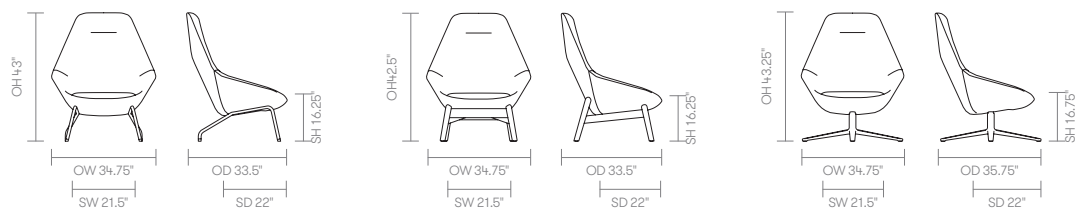

* Click here to see Textile Finishes & COM Requirements

* Click here to see available Seating Metal Finishes

* Click here to see available Seating Wood Finishes

Ships Fully Assembled

Fabric Grade	C.O.M.		C.O.L.										A	B
	1	2	3	4	5	6	7	8	9	10	11			
FMG1401 • Lounge chair • Wire frame	2,630 4 yds	2,726	2,803 82.5 sq ft	2,899	3,014	3,129	3,244	3,475	3,936	4,396	4,857	3,475	4,396	
FMG1403 • Lounge chair • Wooden frame	2,990 4 yds	3,086	3,163 82.5 sq ft	3,259	3,374	3,489	3,604	3,835	4,296	4,756	5,217	3,835	4,756	
FMG1405 • Lounge chair • 4-star swivel base	2,890 4 yds	2,986	3,063 82.5 sq ft	3,159	3,274	3,389	3,504	3,735	4,196	4,656	5,117	3,735	4,656	
FMGFS • Footstool	793 1.75 yds	829	869 38.5 sq ft	918	967	1,017	1,066	1,165	1,362	1,560	1,757	1,165	1,560	

A, B = Leather

COM = Customers own Material (yds)

COL = Customers own Leather (sq ft)

All prices listed in US \$

dimensions – OH - Overall Height OD - Overall Depth OW - Overall Width AH - Arm Height SH - Seat Height SW - Seat Width SD - Seat Depth

Famiglia 2.0 – Low Back Seating

Design – PearsonLloyd

The Famiglia seating family includes a collection of low, mid, high back and lounge chairs that between them offer a choice of metal or wooden legs and 5 star bases. These are complemented by a range of occasional and light work tables for informal or formal needs.