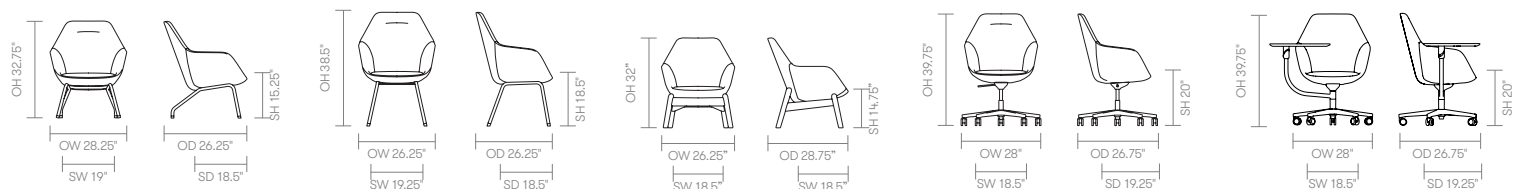

* Click here to see Textile Finishes & COM Requirements

* Click here to see available Seating Metal Finishes

Ships Fully Assembled

Fabric Grade	C.O.M.		C.O.L.										
	1	2	3	4	5	6	7	8	9	10	11	A	B
FMG-1201 • Mid back • Recliner frame	1,950 3.75 yds	2,031	2,096 77 sq ft	2,177	2,274	2,371	2,468	2,663	3,052	3,440	3,829	2,663	3,440
FMG-1202 • Mid back • 4 leg frame	1,930 3.75 yds	2,011	2,076 77 sq ft	2,157	2,254	2,351	2,448	2,643	3,032	3,420	3,809	2,643	3,420
FMG-1203 • Mid back • Wooden Frame	2,450 3.75 yds	2,531	2,596 77 sq ft	2,677	2,774	2,871	2,968	3,163	3,552	3,940	4,329	3,163	3,940
FMG-1206 • Mid back • 5-star base on casters	2,240 3.75 yds	2,321	2,386 77 sq ft	2,467	2,564	2,661	2,758	2,953	3,342	3,730	4,119	2,953	3,730
FMG-1207 • Mid back • 5-star base on casters • Orbital laptop table	2,730 3.75 yds	2,811	2,876	2,957	3,054	3,151	3,248	3,443	3,832	4,220	4,609	3,443	4,220

A, B = Leather

All prices listed in US \$

COM = Customers own Material (yds)

COL = Customers own Leather (sq ft)

dimensions – OH - Overall Height OD - Overall Depth OW - Overall Width AH - Arm Height SH - Seat Height SW - Seat Width SD - Seat Depth

Famiglia 2.0 – High Back Seating

Design – PearsonLloyd

The Famiglia seating family includes a collection of low, mid, high back and lounge chairs that between them offer a choice of metal or wooden legs and 5 star bases. These are complemented by a range of occasional and light work tables for informal or formal needs.