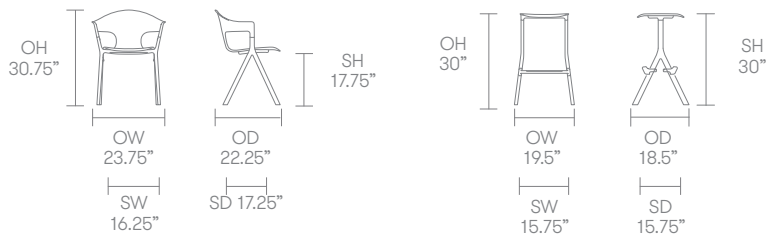

- (* - Selected models only)
- Stacks up to 4 high*
- Plastic shell*
- Plastic seat*
- Upholstered seat pad*
- Cast Aluminum frame
- Integral Plastic footrest protectors*
- Stacking buffers*
- Plastic glides

Optional Features

- Plastic glides with felt

Performance Standards

- BS EN 16139:2013-Level 1
- ANSI/BIFMA X5.1:2011

Dimensions

N.B. Add 0.75" for upholstered seat option

Environmental Performance

For Environmental Data please refer to Life-Cycle Assessment (LCA) Document. This can be downloaded from the website or GroupPortal.