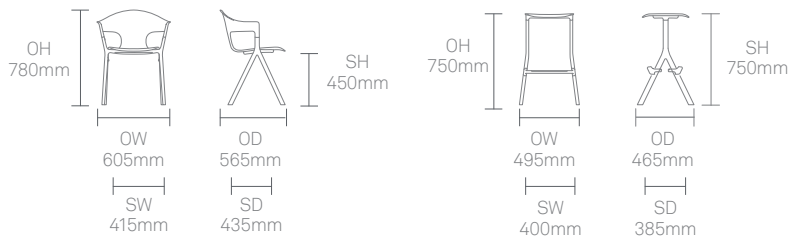

## Standard Features

(\* - Selected models only)

- Stacks up to 4 high\*
- Plastic shell\*
- Plastic seat\*
- Upholstered seat pad\*
- Cast Aluminium frame
- Integral Plastic footrest protectors\*
- Stacking buffers\*
- Plastic glides

## Dimensions

N.B. Add 20mm for upholstered seat option