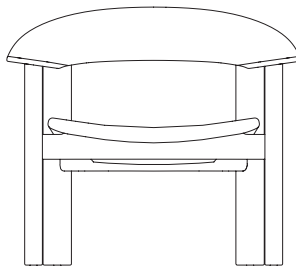

Curve

Curve is a modern interpretation of a classic lounge chair, designed by SmithMatthias. Curve's contemporary yet light silhouette elegantly softens its generous proportions, to create a

chair that oozes confidence, or as we like to call it, Bold Softness. This oversized, statement lounge chair that is intriguingly timeless, designed to fit in a variety of environments.

Design by SmithMatthias

CUR101U1

Design SmithMatthias

SmithMatthias was founded by Jack Smith and Gemma Matthias in 2014. The multi-disciplinary design studio applies a rigour and thoughtfulness to create soulful and impactful work. The studio is based in Brixton, a vibrant, bustling district of London.

Driven by the challenge to leave a positive footprint, SmithMatthias' philosophy takes

an exploratory and reductive approach by stripping a concept down to its barest essentials, considering all aspects of form and function and introducing richness through material and craft. Their creative partnership thrives on problem solving to reimagine products with intelligence, innovation and attention to detail.