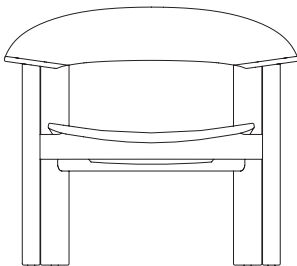

Curve

Curve is a modern interpretation of a classic lounge chair, designed by SmithMatthias. Curve's contemporary yet light silhouette elegantly softens its generous proportions, to create a

chair that oozes confidence, or as we like to call it, Bold Softness. This oversized, statement lounge chair that is intriguingly timeless, designed to fit in a variety of environments.

Design by SmithMatthias

CUR101

Design SmithMatthias

SmithMatthias was founded by Jack Smith and Gemma Matthias in 2014. The multi-disciplinary design studio applies a rigour and thoughtfulness to create soulful and impactful work. The studio is based in Brixton, a vibrant, bustling district of London.

Driven by the challenge to leave a positive footprint, SmithMatthias' philosophy takes

an exploratory and reductive approach by stripping a concept down to its barest essentials, considering all aspects of form and function and introducing richness through material and craft. Their creative partnership thrives on problem solving to reimagine products with intelligence, innovation and attention to detail.