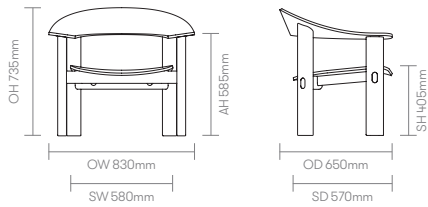

Standard Features

- (* - Selected models only)
- Oak Veneer seat*
- Oak Veneer back
- Solid Oak frame
- Upholstered seat pad*
- Plastic glides

Optional Features

- (* - Selected models only)
- Plastic glides with felt

Dimensions