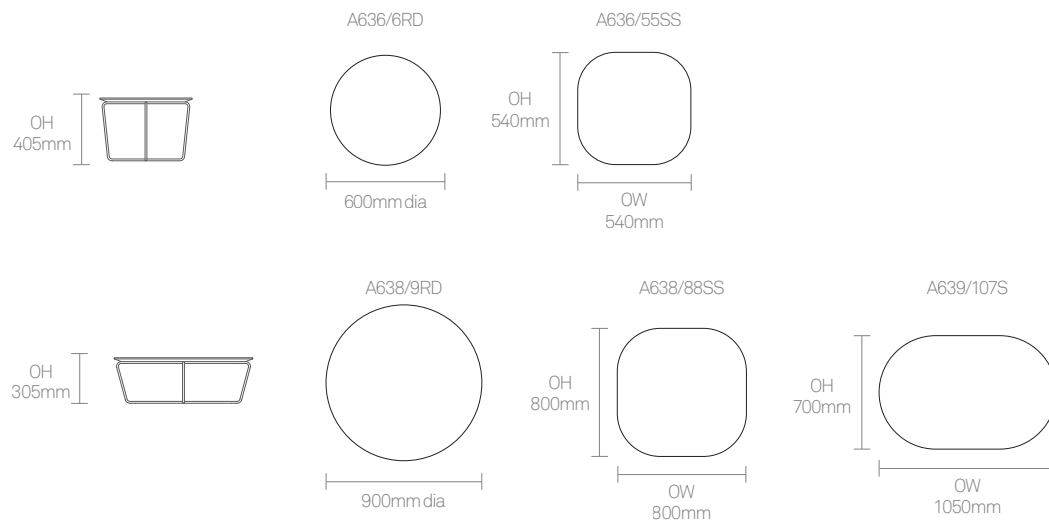

### Standard Features

(\* - Selected models only)  
 25mm laminate faced MDF top with a clear finish edge profile  
 Wire frame  
 Plastic glides

## Dimensions