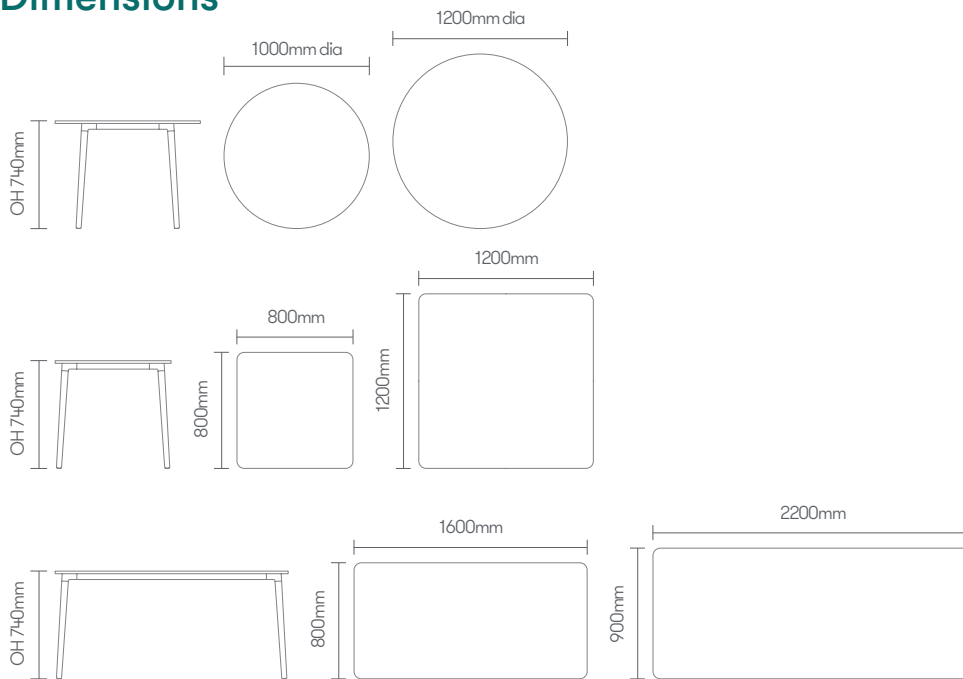

Standard Features

(* - Selected models only)

25mm laminate faced MDF core top.

25mm laminate faced Plywood core top.

Aluminium corner joint and Steel frame under structure.

Solid Ash legs with a clear finish

Plastic glides with levelling adjustment.

Dimensions

Environmental Performance

All Environmental Data can now be found in our LCA or HPD reports on the Group Portal in the Family Downloads section, under the Downloads tab at the top of the page.