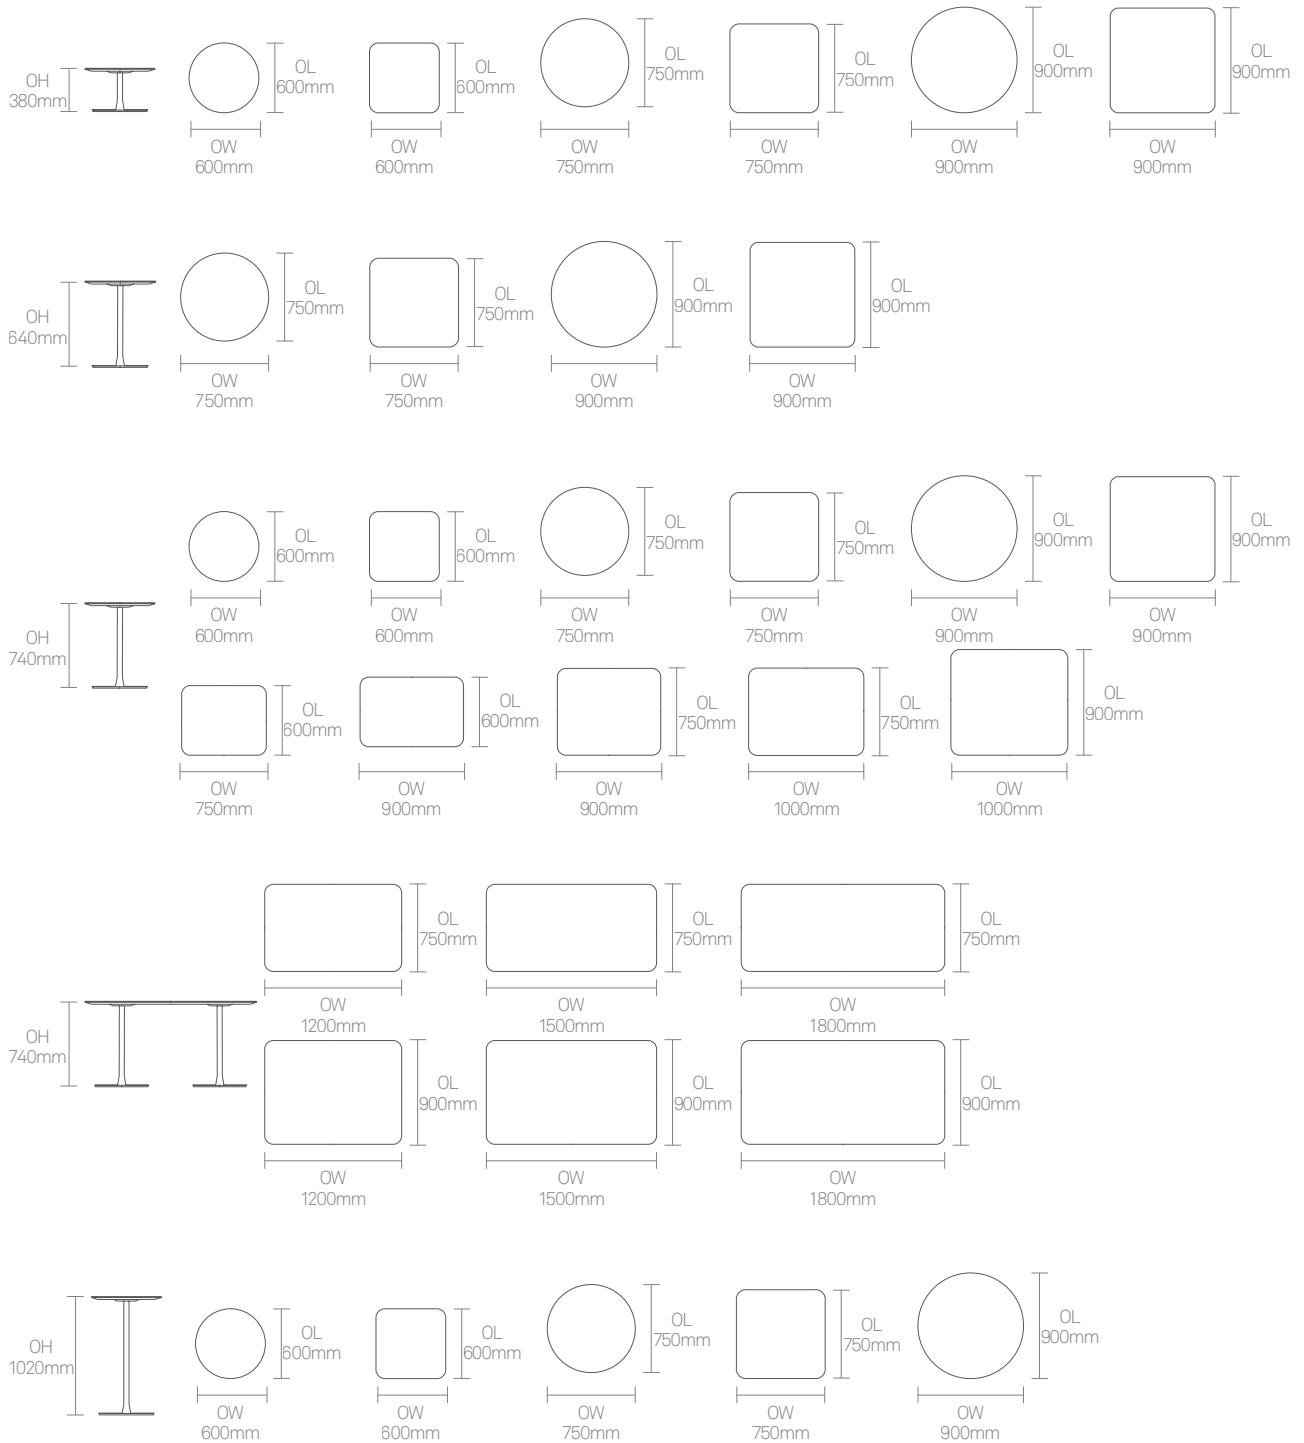

Low Level

Work Lounge

Dining Height

Dining Height

Bar Height

Design Allermuir

Our team of talented in house designers is responsible for creating elegant, innovative furniture designs that not only look beautiful, but minimize the impact on the world around us.

Plastic glides with levelling adjustment

- 25mm laminate faced MDF core top with clear edge profile
- 25mm laminate faced MDF core top with contrasting edge tape
- 25mm MFC top with matching edge tape
- Steel pedestal base

Dimensions

Finish Options

25mm laminate faced MDF core top with clear edge profile
 25mm laminate faced MDF core top with contrasting edge tape
 25mm MFC top with matching edge tape

Steel pedestal frame available in Matt Black, Matt White or Stone powder coat

Edge Stains

Solid Black Solid White Clear

Edge References

Ref Group Number 38

25mm MDF core, specified laminate face & counterbalance with 60mm chamfered edge. The edge is clear finish as standard or can be stained.