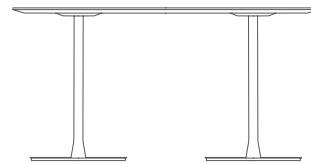

Low Level

Work Lounge

Dining Height

Dining Height

Bar Height

Design Allermuir

Our team of talented in house designers is responsible for creating elegant, innovative furniture designs that not only look beautiful, but minimize the impact on the world around us.

Plastic glides with levelling adjustment

- 25mm laminate faced MDF core top with clear edge profile
- 25mm laminate faced MDF core top with contrasting edge tape
- 25mm MFC top with matching edge tape
- Steel pedestal base