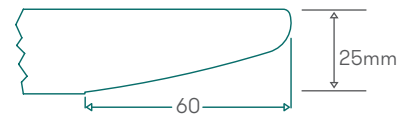

Edge Stains

Solid Black Solid White Clear

Edge References

Ref Group Number 38

25mm MDF core, specified laminate face & counterbalance with 60mm chamfered edge. The edge is clear finish as standard or can be stained.